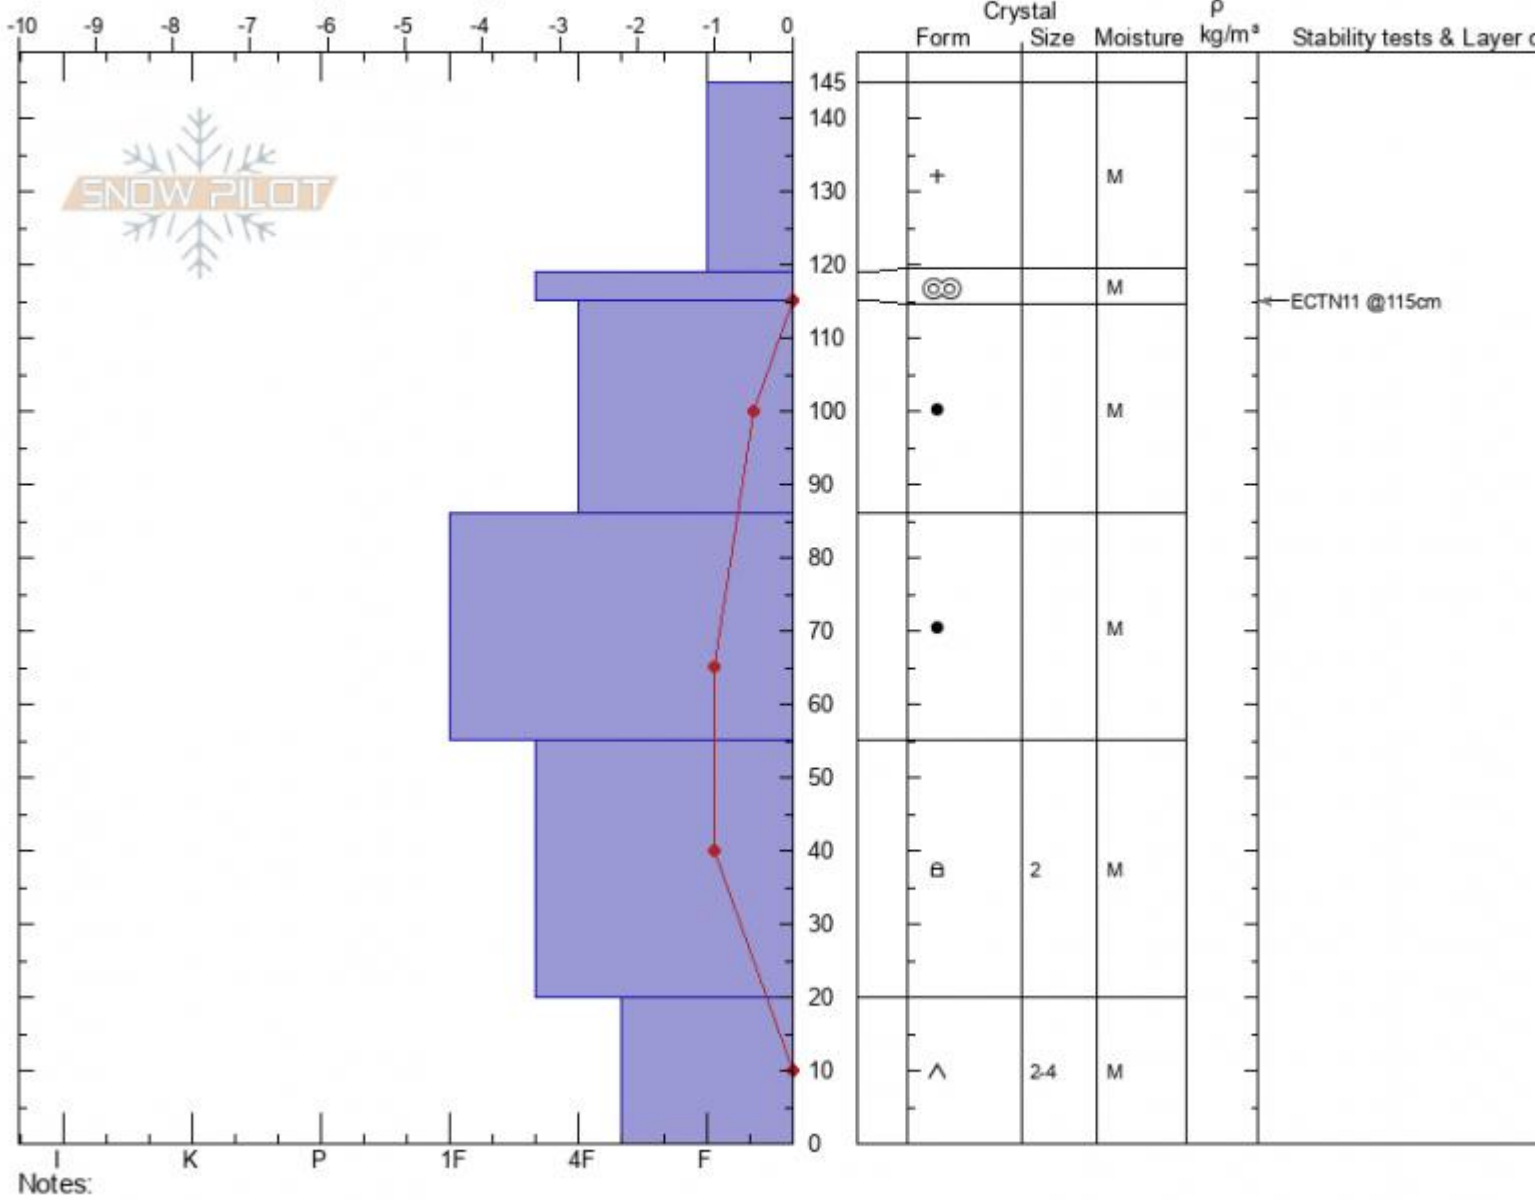

**Bacon Rind**  
**Madison Range-S**  
**MT**  
 Elevation: **8800 ft**  
 Aspect: **85°**  
 Specifics: **Ski tracks on slope; We skied slope**

**Ian Hoyer**  
**03/20/2021 - 12:00pm**  
 Co-ord: **44.96000N, -111.09923W**  
 Slope Angle: **27°**  
 Wind Loading: **no**

Stability: **fair**  
 Air Temperature: **2°C**  
 Sky Cover: **OVC**  
 Precipitation: **S-1**  
 Wind: **Calm**

HS: **145** Layer Notes:  
 20-0cm: **Problematic layer**

Notes:  
 Advisory Region  
 Southern Madison  
 Longitude  
 -111.10W  
 Latitude  
 44.96N  
 Southern Madison, 2021-03-20