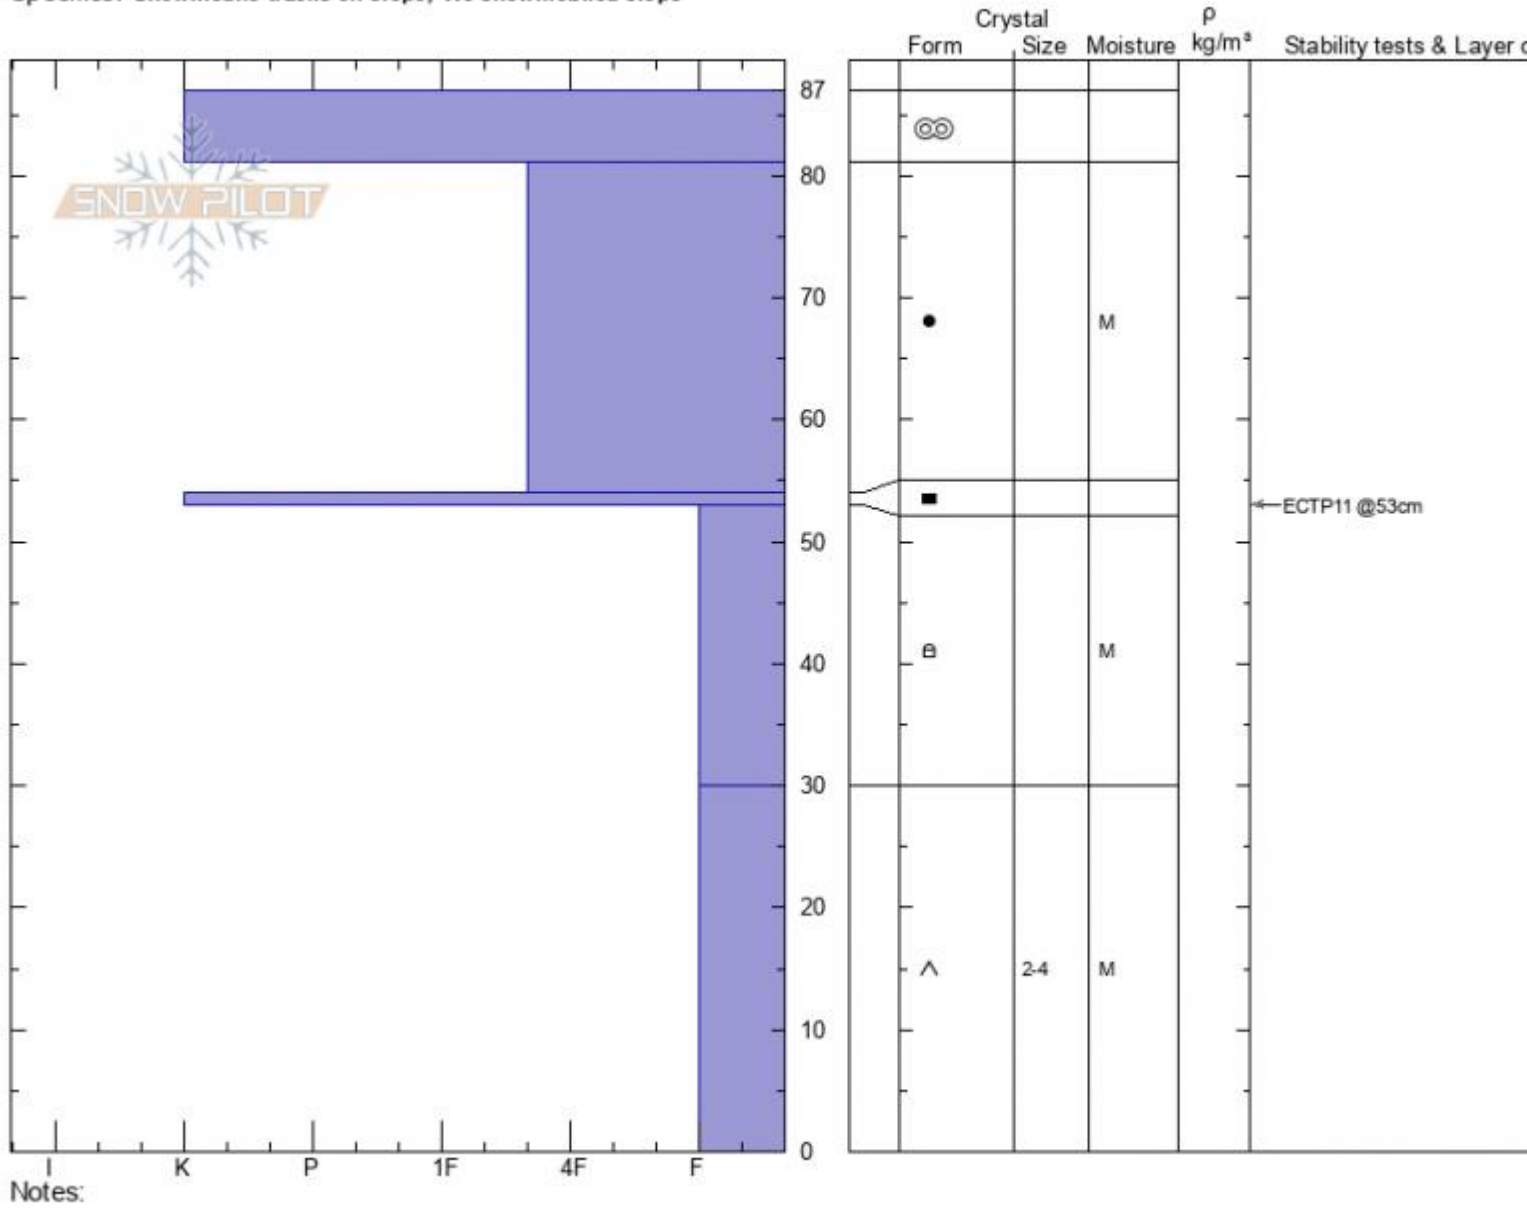

Lionhead Wx Stn
Lionhead Range
MT
 Elevation: **8800 ft**
 Aspect: **180°**
 Specifics: **Snowmobile tracks on slope; We snowmobiled slope**

Ian Hoyer
03/16/2021 - 10:00am
 Co-ord: **44.70940N, -111.32469W**
 Slope Angle: **25°**
 Wind Loading: **no**

Stability: **good**
 Air Temperature: **2°C**
 Sky Cover: **SCT**
 Precipitation: **NO**
 Wind: **N Light Breeze**

HS: **87** Layer Notes:
 PF: **15** 53-30cm: **Problematic layer**

Advisory Region
 Lionhead Range
 Longitude
 -111.32W
 Latitude
 44.71N
 Lionhead Range, 2021-03-18