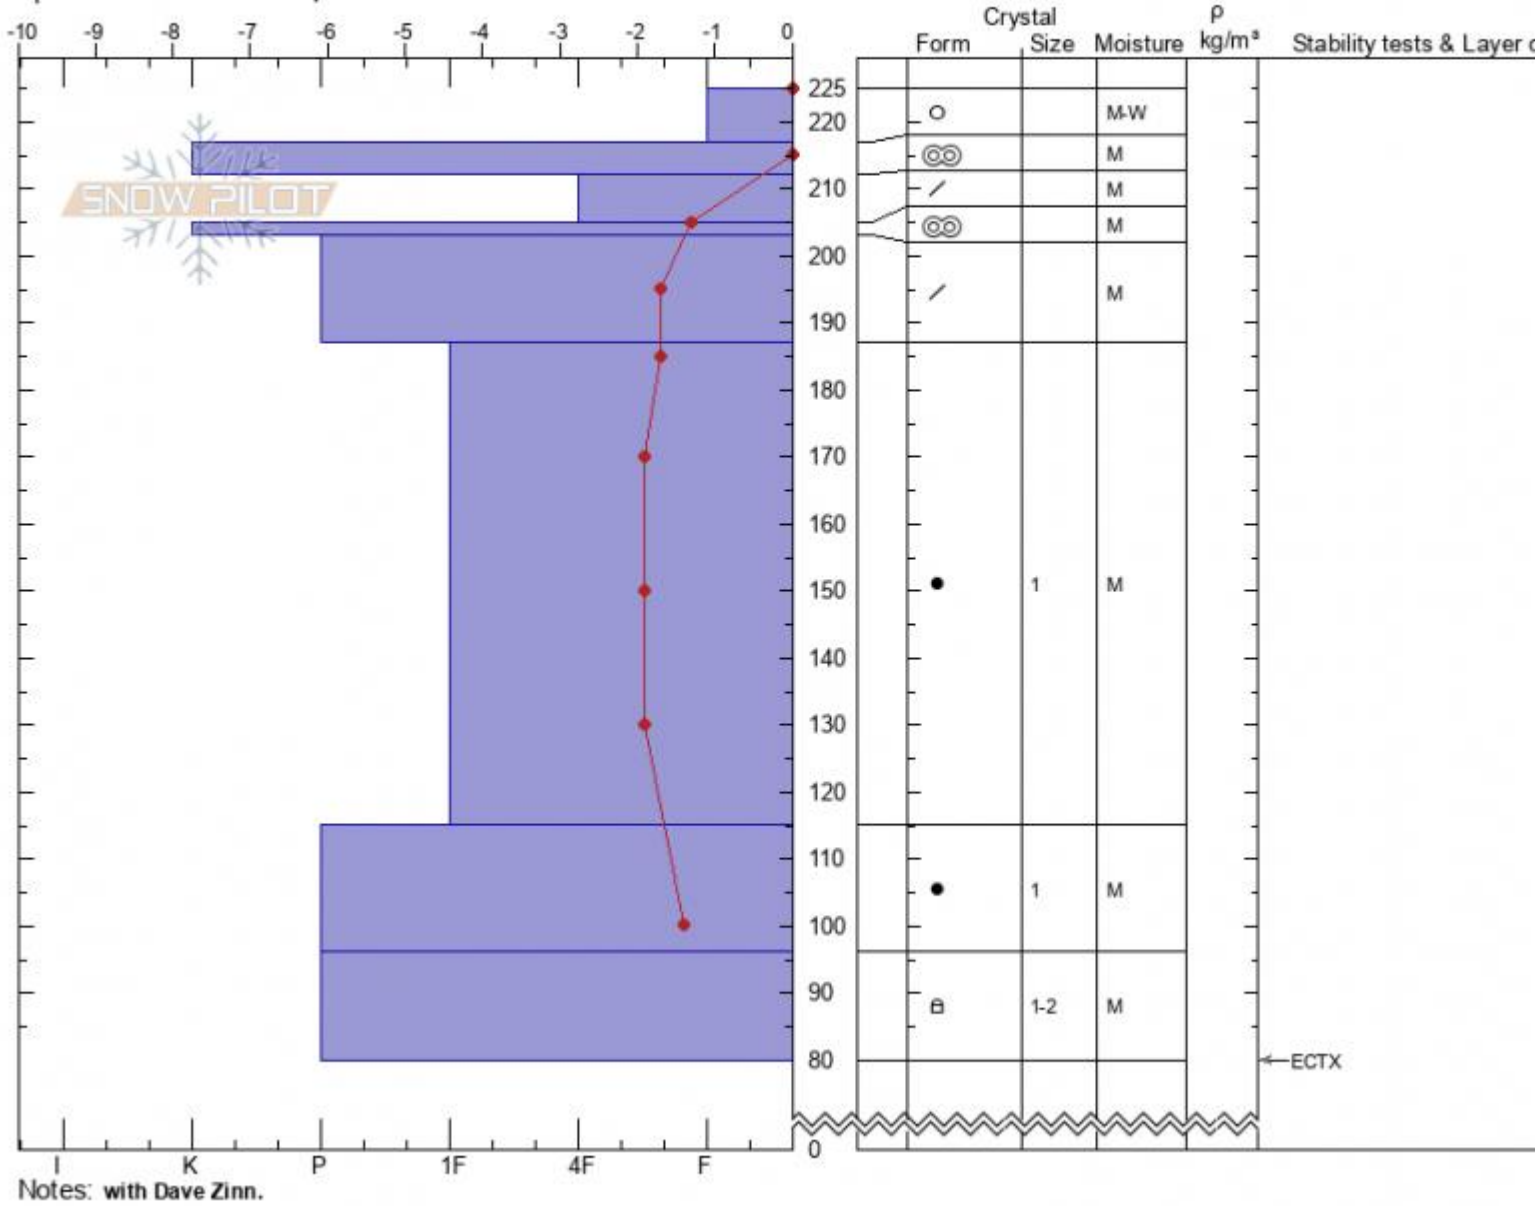

Fairy Lake  
 Bridger Range  
 MT  
 Elevation: 8669 ft  
 Aspect: S  
 Specifics: Ski tracks on slope

Zach Keskinen  
 03/14/2021 - 12:32pm  
 Co-ord: 45.91952N, -110.97719W  
 Slope Angle: 25°  
 Wind Loading: no

Stability: **very\_good**  
 Air Temperature: 2°C  
 Sky Cover: **SCT**  
 Precipitation: **NO**  
 Wind: **Calm**

HS: 225 Layer Notes:  
 PF: 15 225-217cm: Problematic layer

Advisory Region  
 Bridger Range  
 Longitude  
 -110.96W  
 Latitude  
 45.90N  
 Bridger Range, 2021-03-14