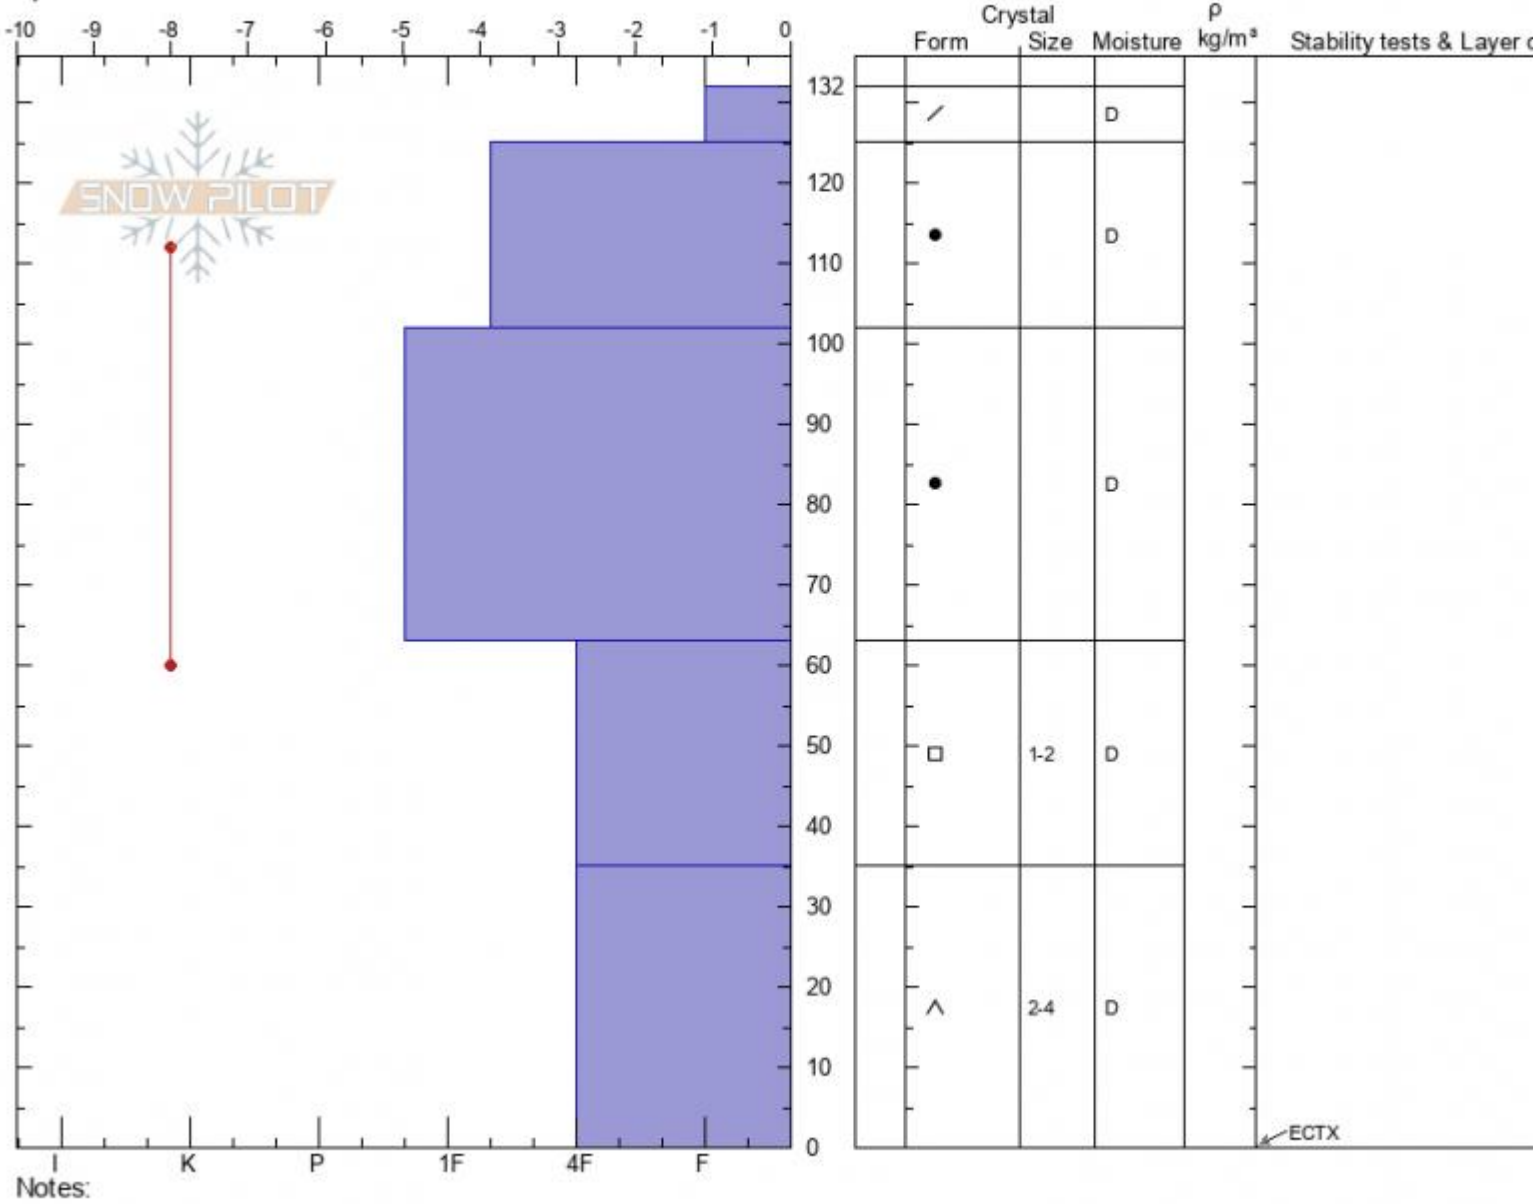

Sunlight Basin
 Madison Range-S
 MT
 Elevation: 9500 ft
 Aspect: 110°
 Specifics:

Ian Hoyer
 03/13/2021 - 11:00pm
 Co-ord: 44.97522N, -111.31391W
 Slope Angle: 16°
 Wind Loading: previous

Stability: good
 Air Temperature:
 Sky Cover: CLR
 Precipitation: NO
 Wind: N Light Breeze

HS: 132 Layer Notes:
 35-0cm: Problematic layer

Advisory Region
 Southern Madison
 Longitude
 -111.31W
 Latitude
 44.97N
 Southern Madison, 2021-03-13