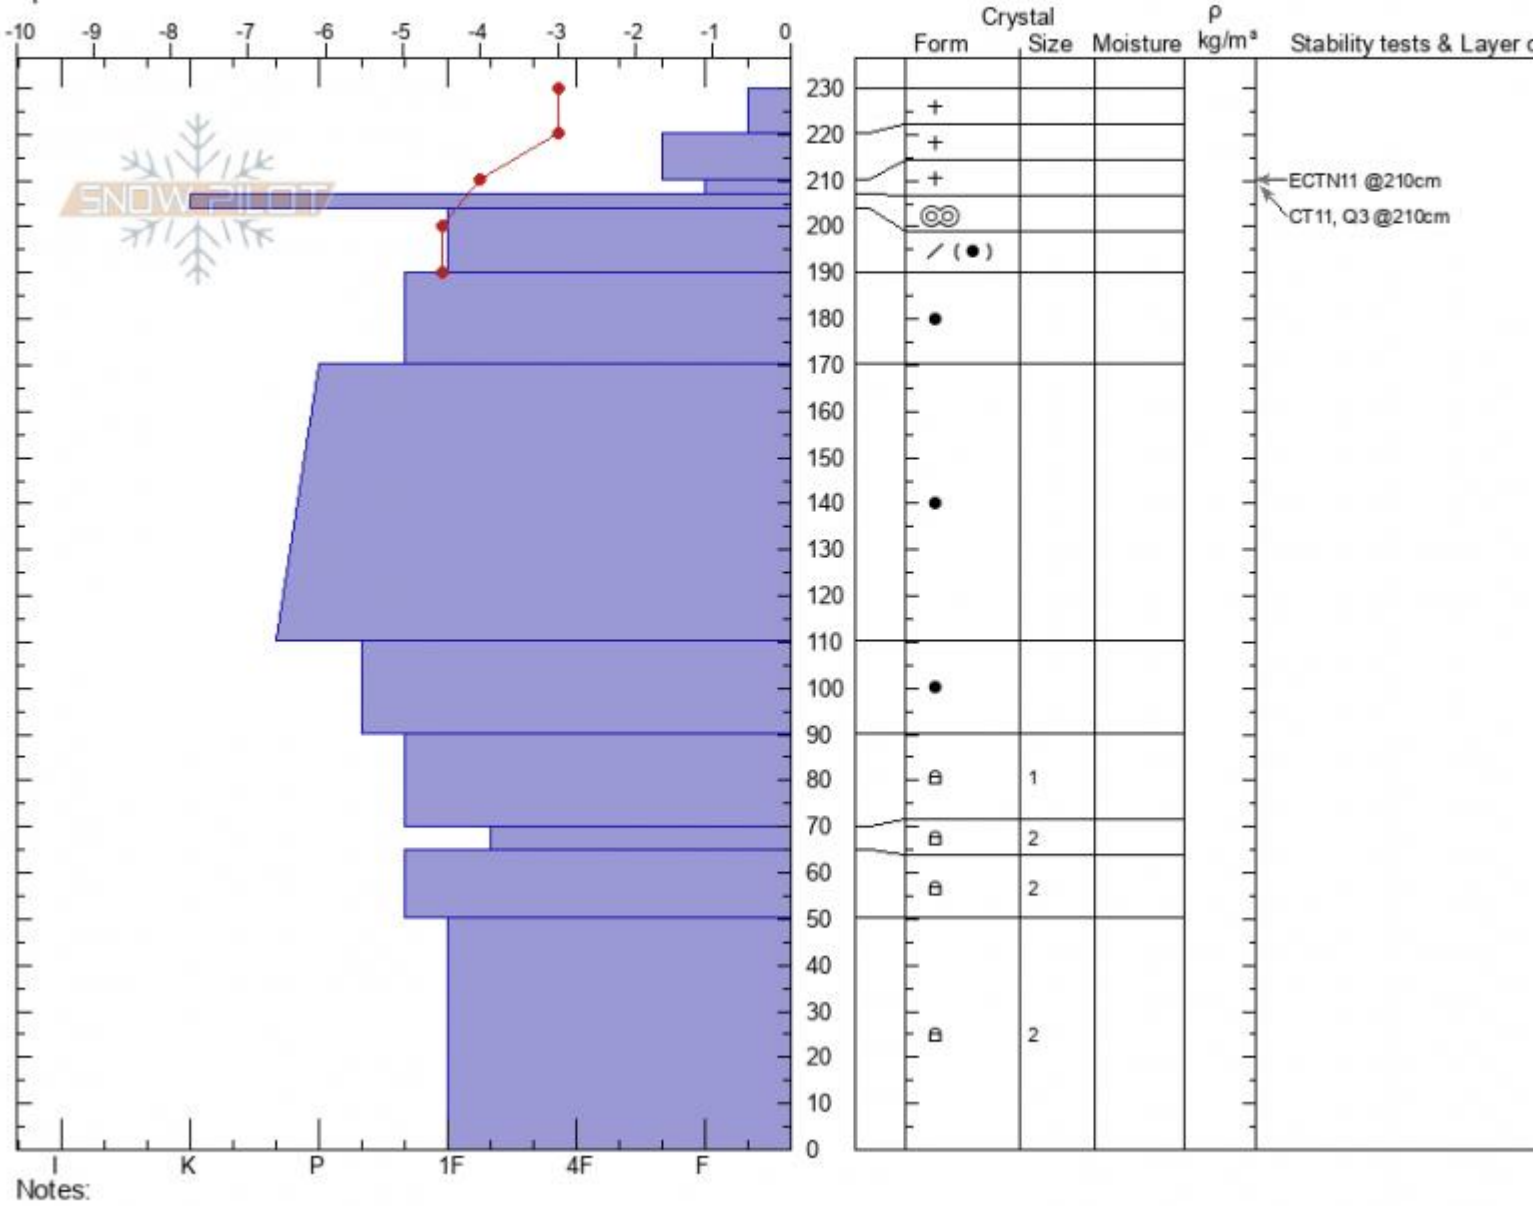

Mt Abundance Shoulder Alex Marienthal
Cooke City 03/11/2021 - 1:00pm
MT Co-ord: 45.06337N, -110.01126W
 Elevation: 9150 ft Slope Angle: 31°
 Aspect: 100° Wind Loading: previous
 Specifics:

Stability: **good**
 Air Temperature:
 Sky Cover: **CLR**
 Precipitation: **NO**
 Wind: **Calm**

HS: **230** Layer Notes:
 210-207cm: **Problematic layer**

Advisory Region
 Cooke City
 Longitude
 -110.02W
 Latitude
 45.08N
 Cooke City, 2021-03-11