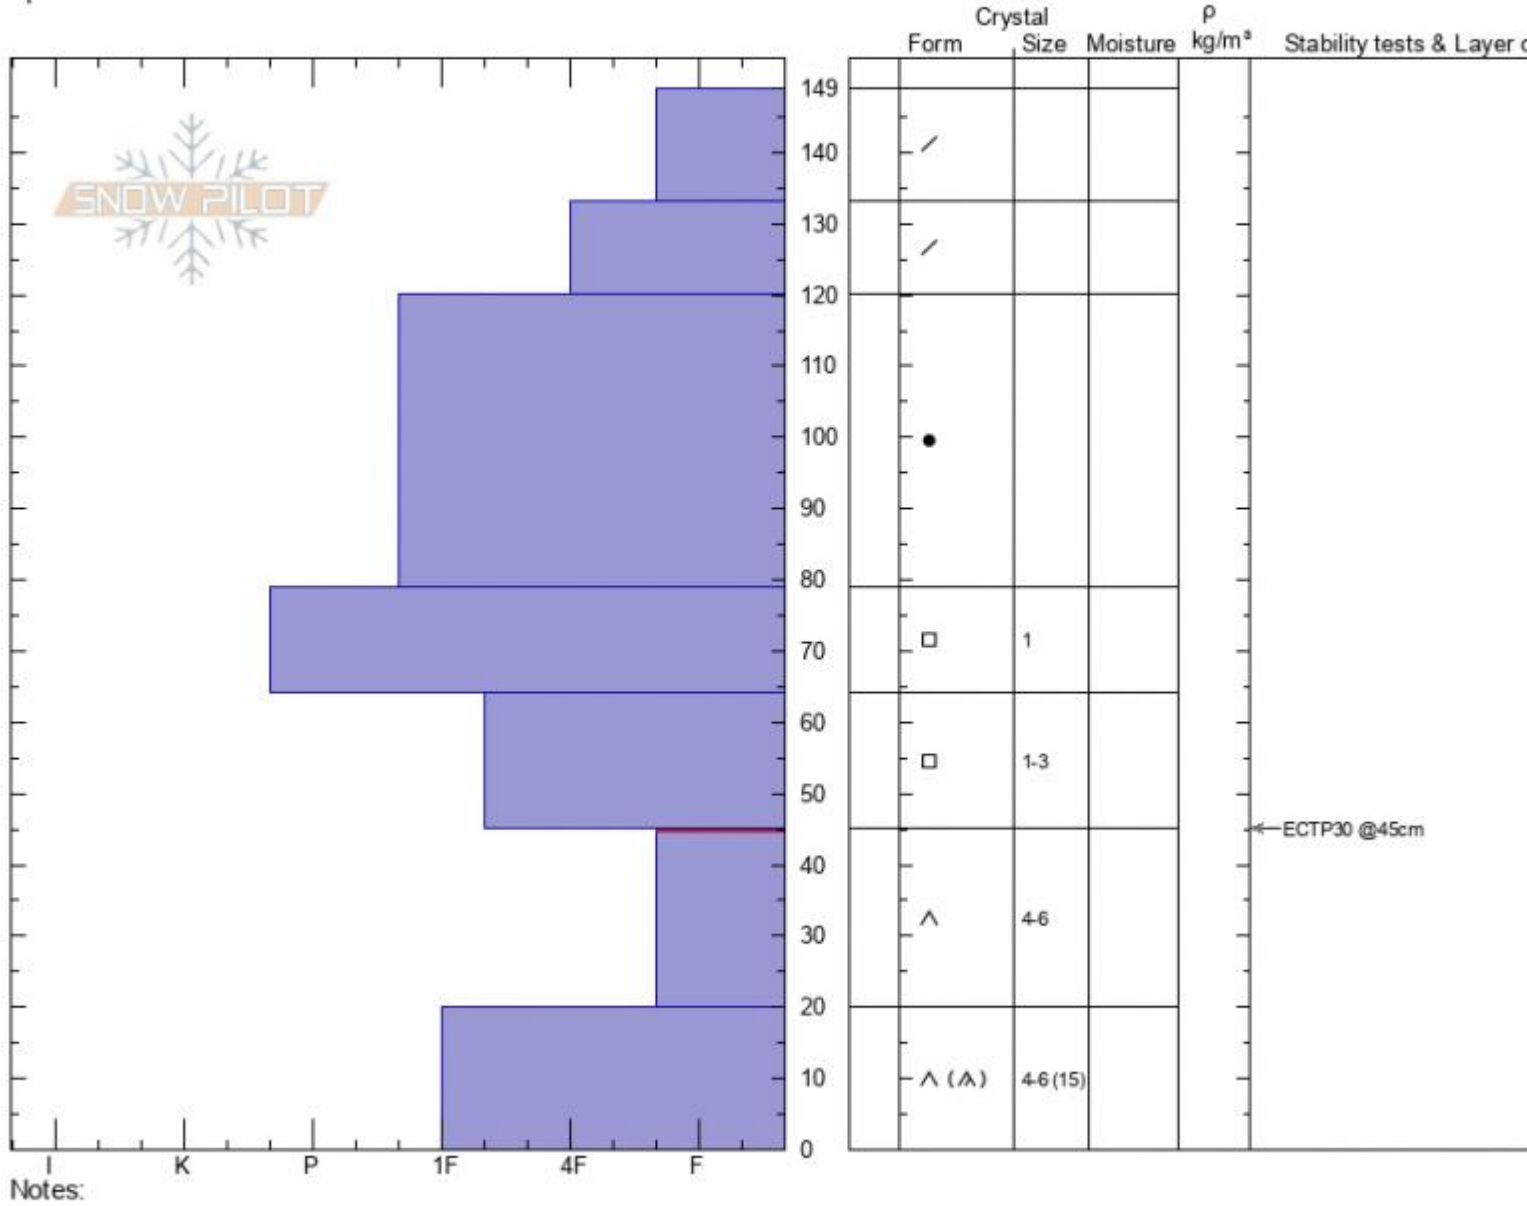

Targhee Creek  
 Lionhead Range  
 MT  
 Elevation: 9047 ft  
 Aspect: 355°  
 Specifics:

Dave Zinn  
 03/03/2021 - 12:00pm  
 Co-ord: 44.73387N, -111.37470W  
 Slope Angle: 20°  
 Wind Loading:

Stability: fair  
 Air Temperature:  
 Sky Cover: CLR  
 Precipitation: NO  
 Wind: Calm

HS: 149 Layer Notes:  
 45-20cm: Problematic layer

Advisory Region  
 Lionhead Range  
 Longitude  
 -111.32W  
 Latitude  
 44.73N  
 Lionhead Range, 2021-03-03