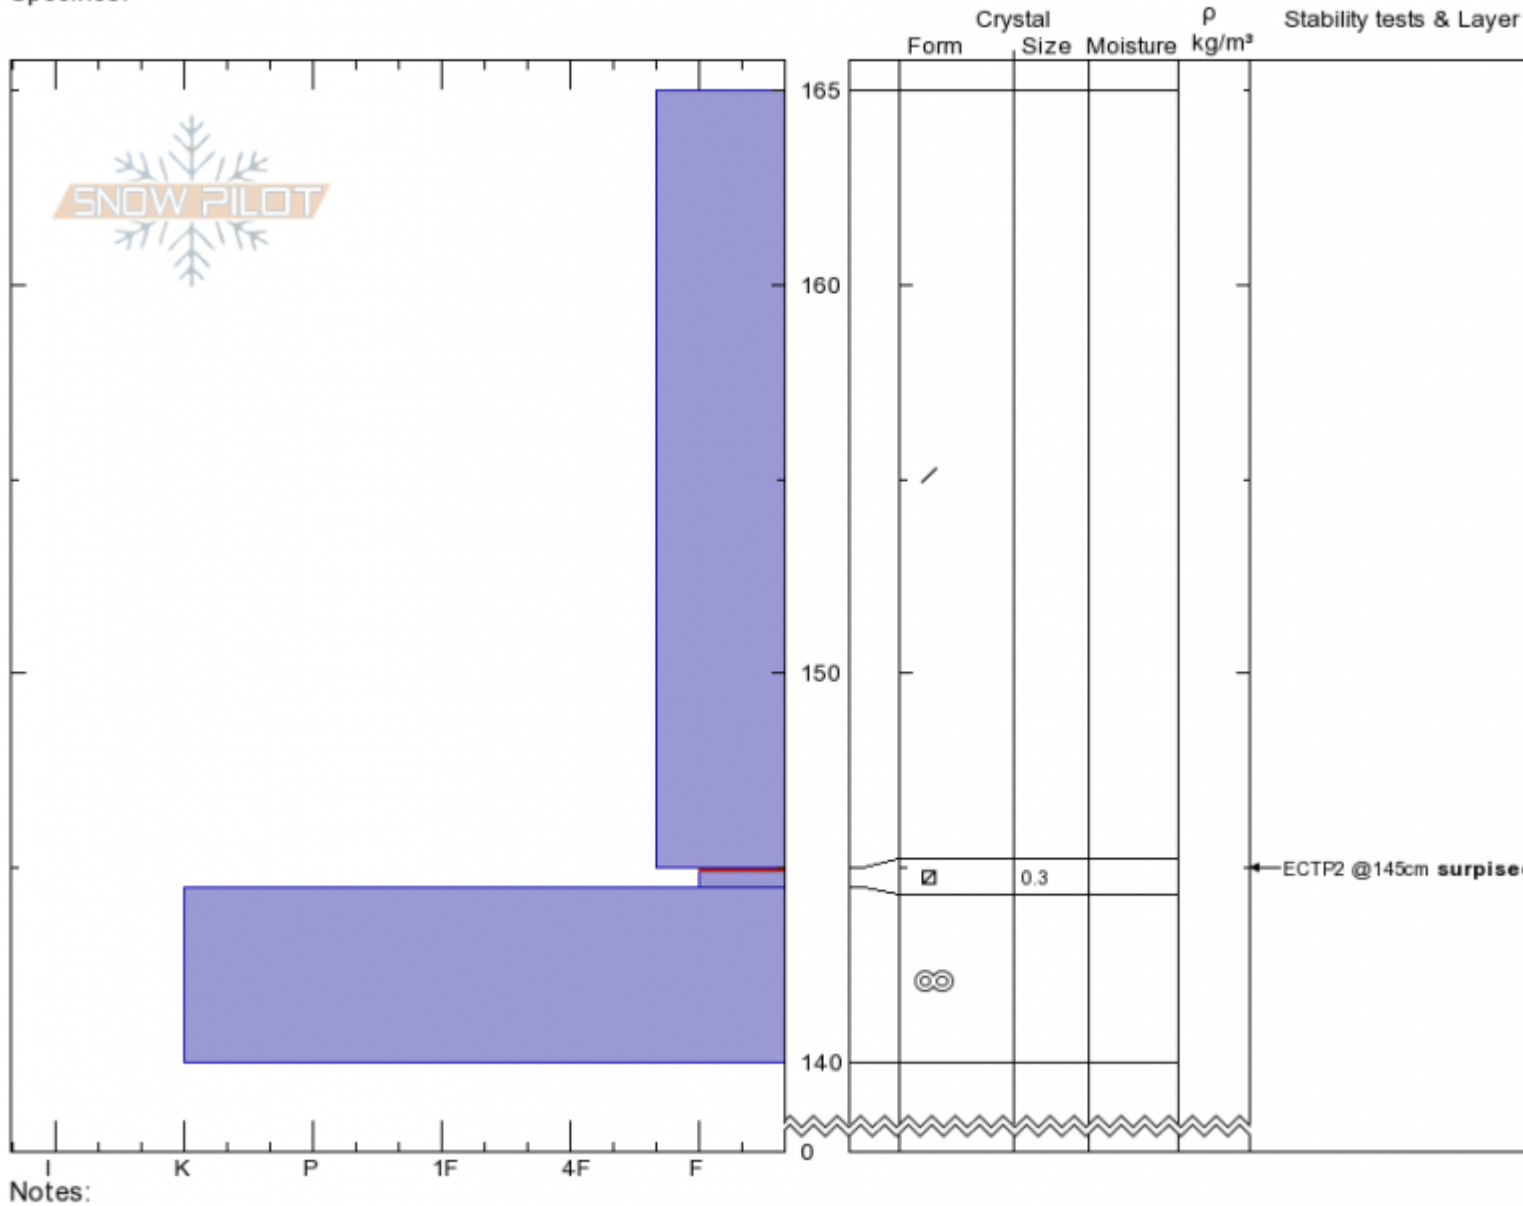

Pika Point
Madison Range-S
MT
 Elevation: **9467 ft**
 Aspect: **110°**
 Specifics:

Doug Chabot-Admin
03/27/2020 - 9:30am
 Co-ord: **44.97915N, -111.31206W**
 Slope Angle: **25°**
 Wind Loading: **previous**

Stability: **Fair**
 Air Temperature: **-10°C**
 Sky Cover: **SCT**
 Precipitation: **NO**
 Wind:

HS: **165** Layer Notes:
 145-144.5cm: **Problematic layer**

Advisory Region
 Southern Madison
 Longitude
 -111.31W
 Latitude
 44.97N
 Southern Madison, 2020-03-28