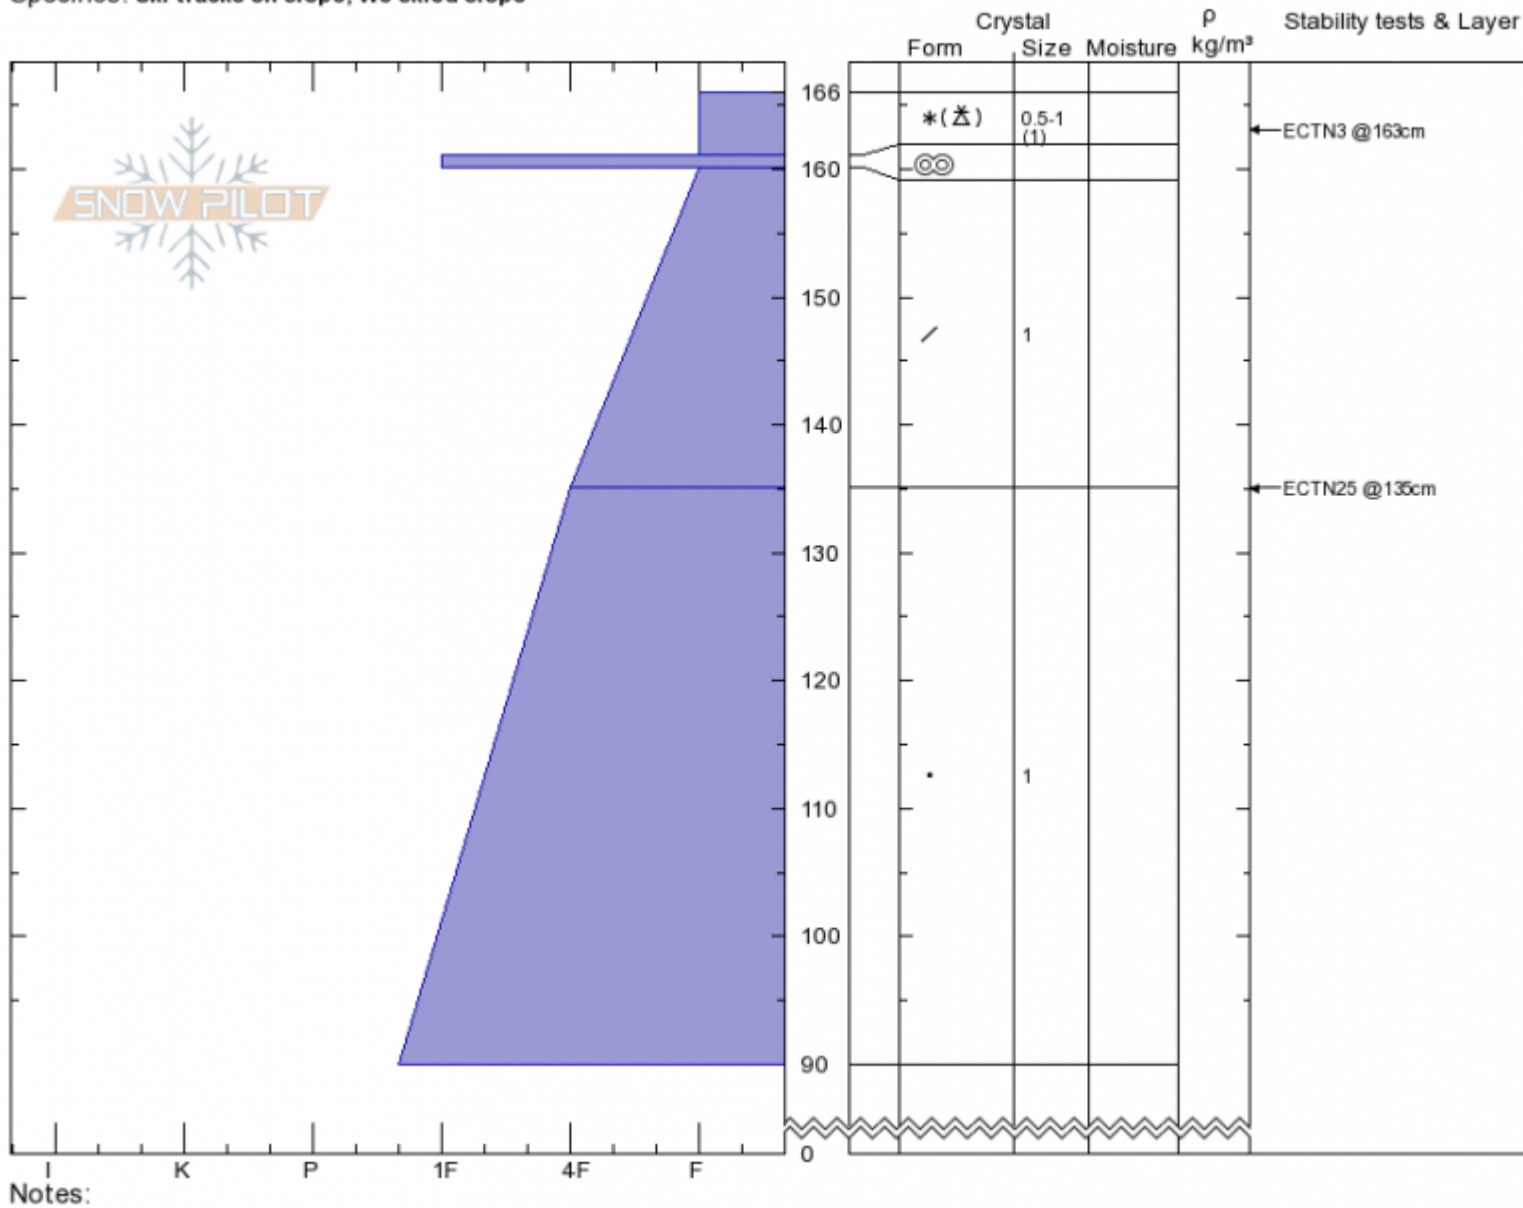

Hebgen Lake
Lionhead Range
MT
 Elevation: **9100 ft**
 Aspect: **20°**
 Specifics: **Ski tracks on slope; We skied slope**

Cole Oshiro-Leavitt
03/18/2020 - 2:28pm
 Co-ord: **44.83658N, -111.34500W**
 Slope Angle: **32°**
 Wind Loading:

Stability:
 Air Temperature: **-1°C**
 Sky Cover: **BKN**
 Precipitation: **S-1**
 Wind: **Calm**

HS:**166** Layer Notes:
 PF:**45** 160-135cm:**Problematic layer**

Advisory Region
 Lionhead Range
 Longitude
 -111.34W
 Latitude
 44.84N
 Lionhead Range, 2020-03-19