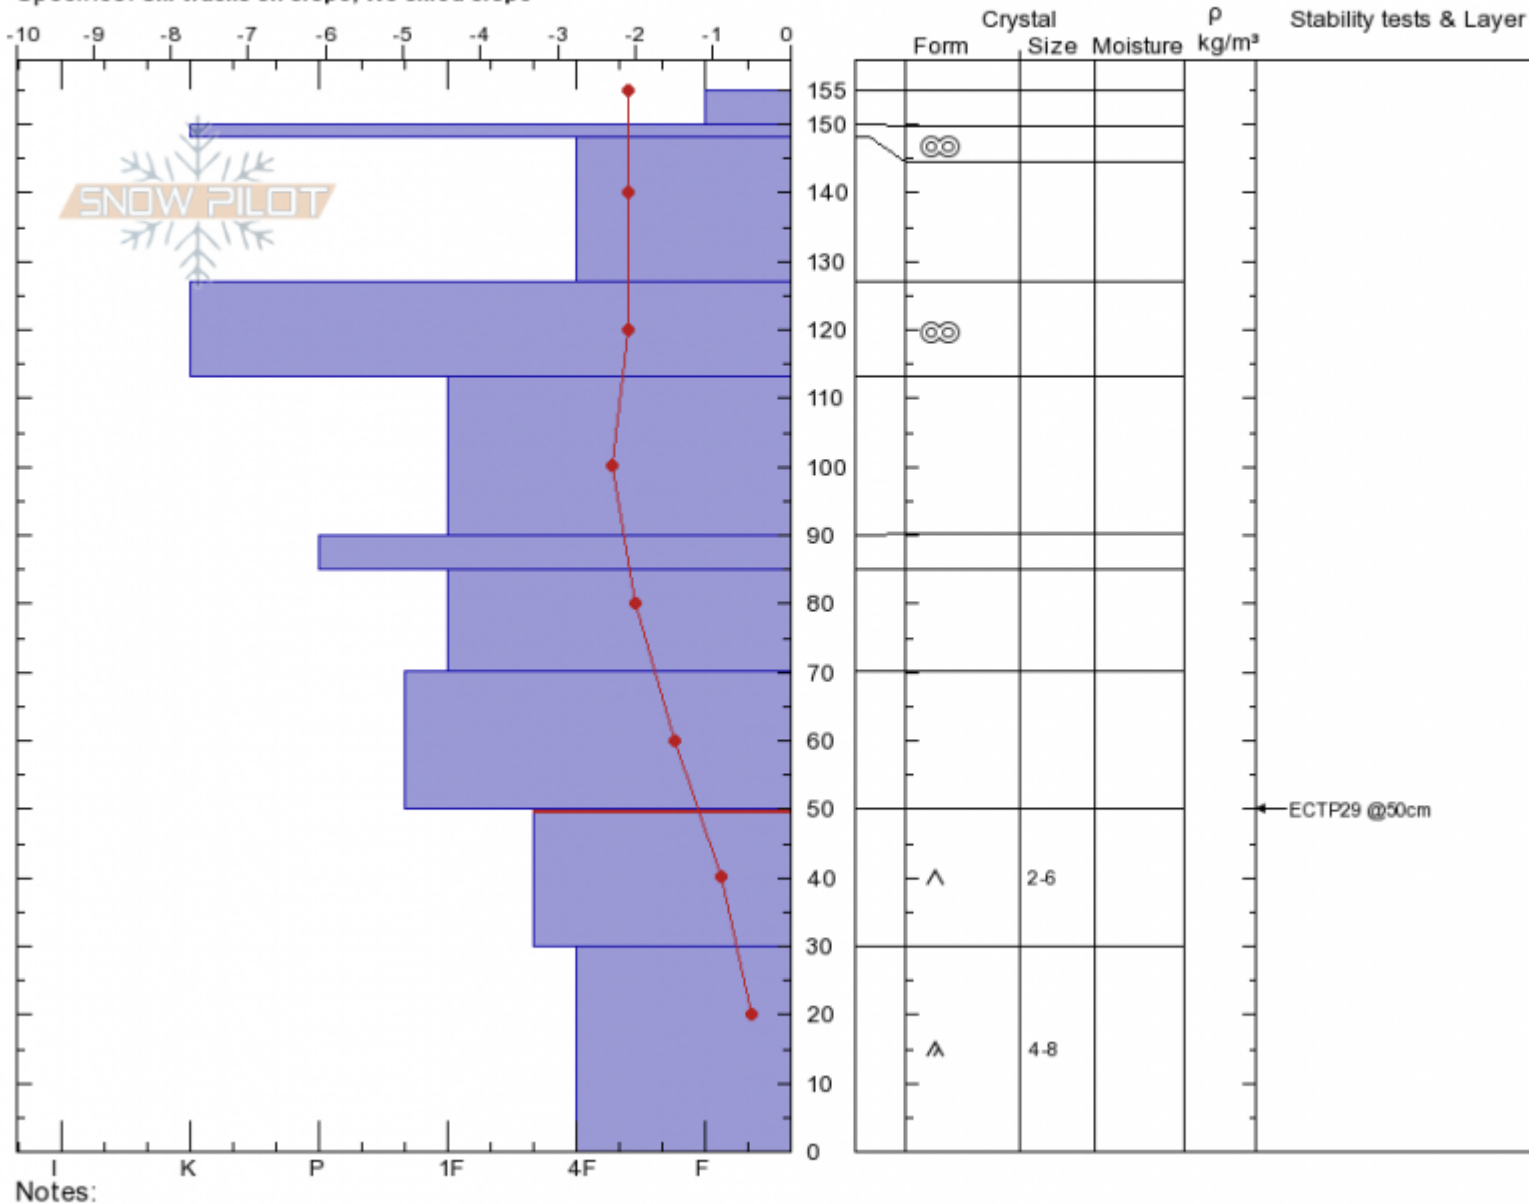

Bacon Rind Meadow
Madison Range-S
MT
 Elevation: **8691 ft**
 Aspect: **95°**
 Specifics: **Ski tracks on slope; We skied slope**

Doug Chabot-Admin
03/18/2020 - 11:45am
 Co-ord: **44.96777N, -111.09633W**
 Slope Angle: **17°**
 Wind Loading:

Stability: **Good**
 Air Temperature: **-4°C**
 Sky Cover: **OVC**
 Precipitation: **S1**
 Wind:

HS: **155** Layer Notes:
 50-30cm: **Problematic layer**

Advisory Region
 Southern Madison
 Longitude
 -111.10W
 Latitude
 44.96N
 Southern Madison, 2020-03-18