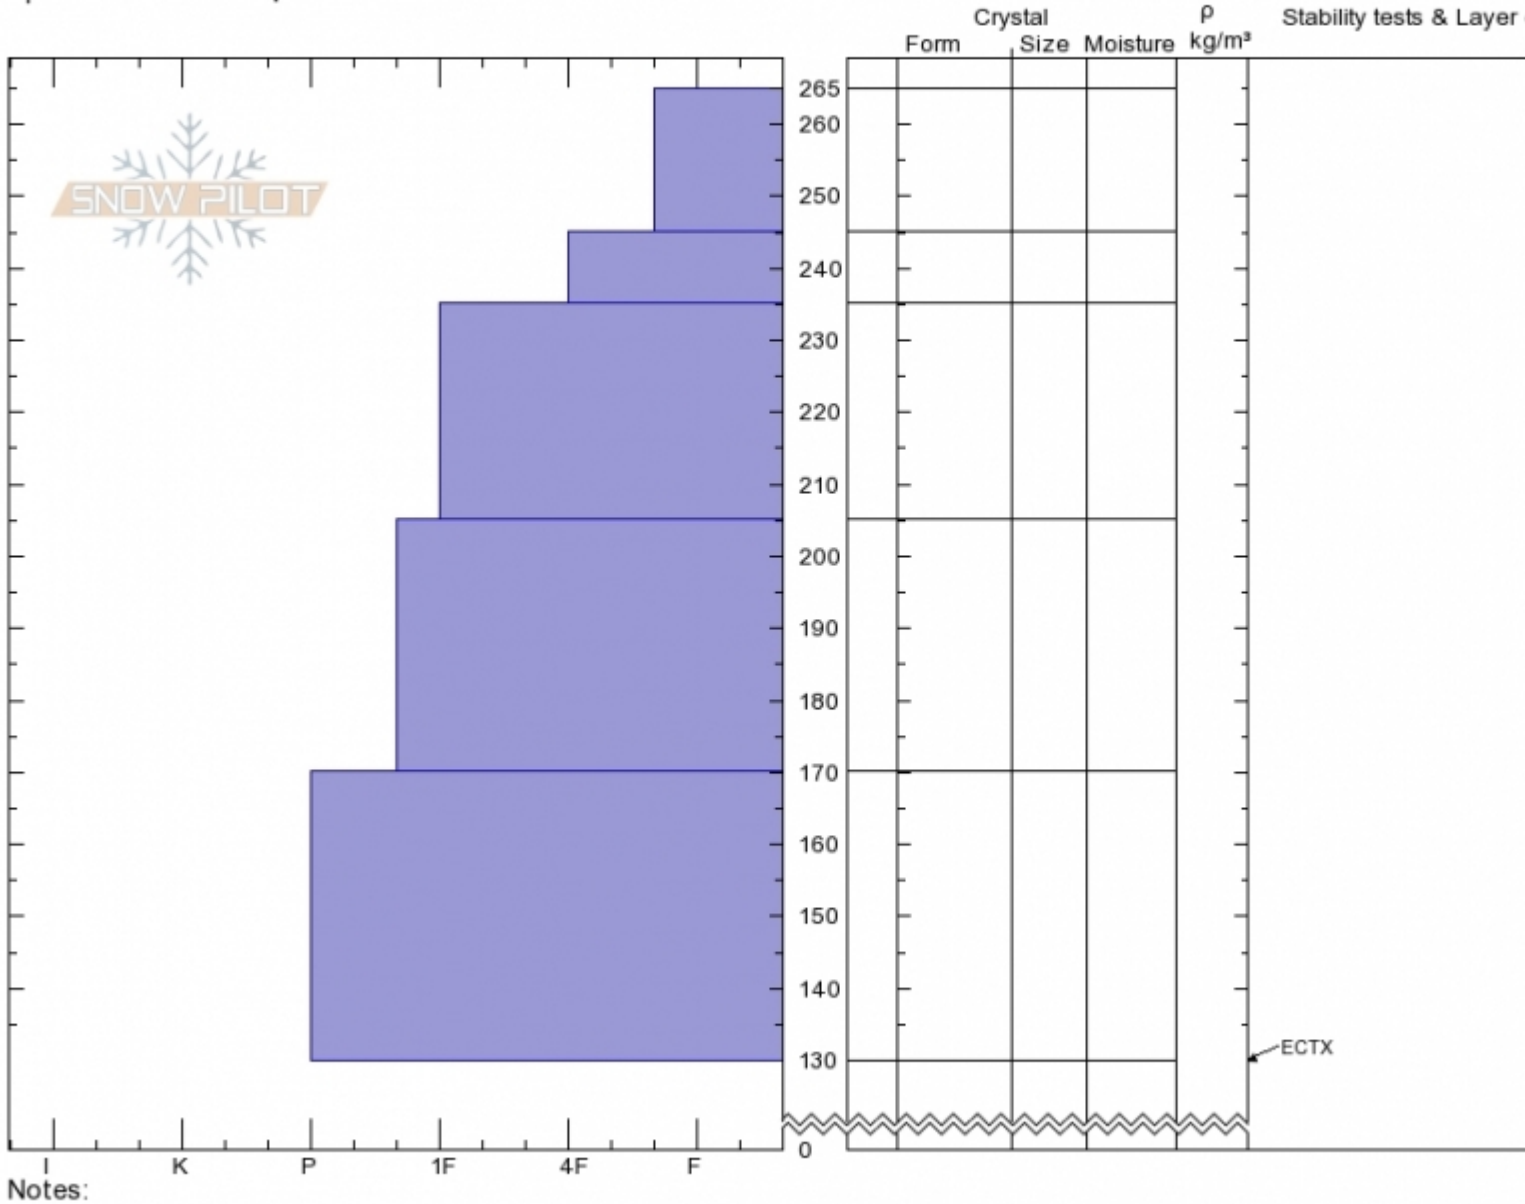

**Republic Creek**  
**Beartooths**  
**MT**  
 Elevation: **9800 ft**  
 Aspect: **240°**  
 Specifics: **We skied slope**

**Spencer Jonas**  
**02/24/2020 - 1:30pm**  
 Co-ord: **44.98517N, -109.92538W**  
 Slope Angle: **28°**  
 Wind Loading:

Stability:  
 Air Temperature:  
 Sky Cover: **BKN**  
 Precipitation: **NO**  
 Wind: **S Light Breeze**

HS:**265**    Layer Notes:  
 PS:**20**

Advisory Region  
 Cooke City  
 Longitude  
 -109.94W  
 Latitude  
 44.99N