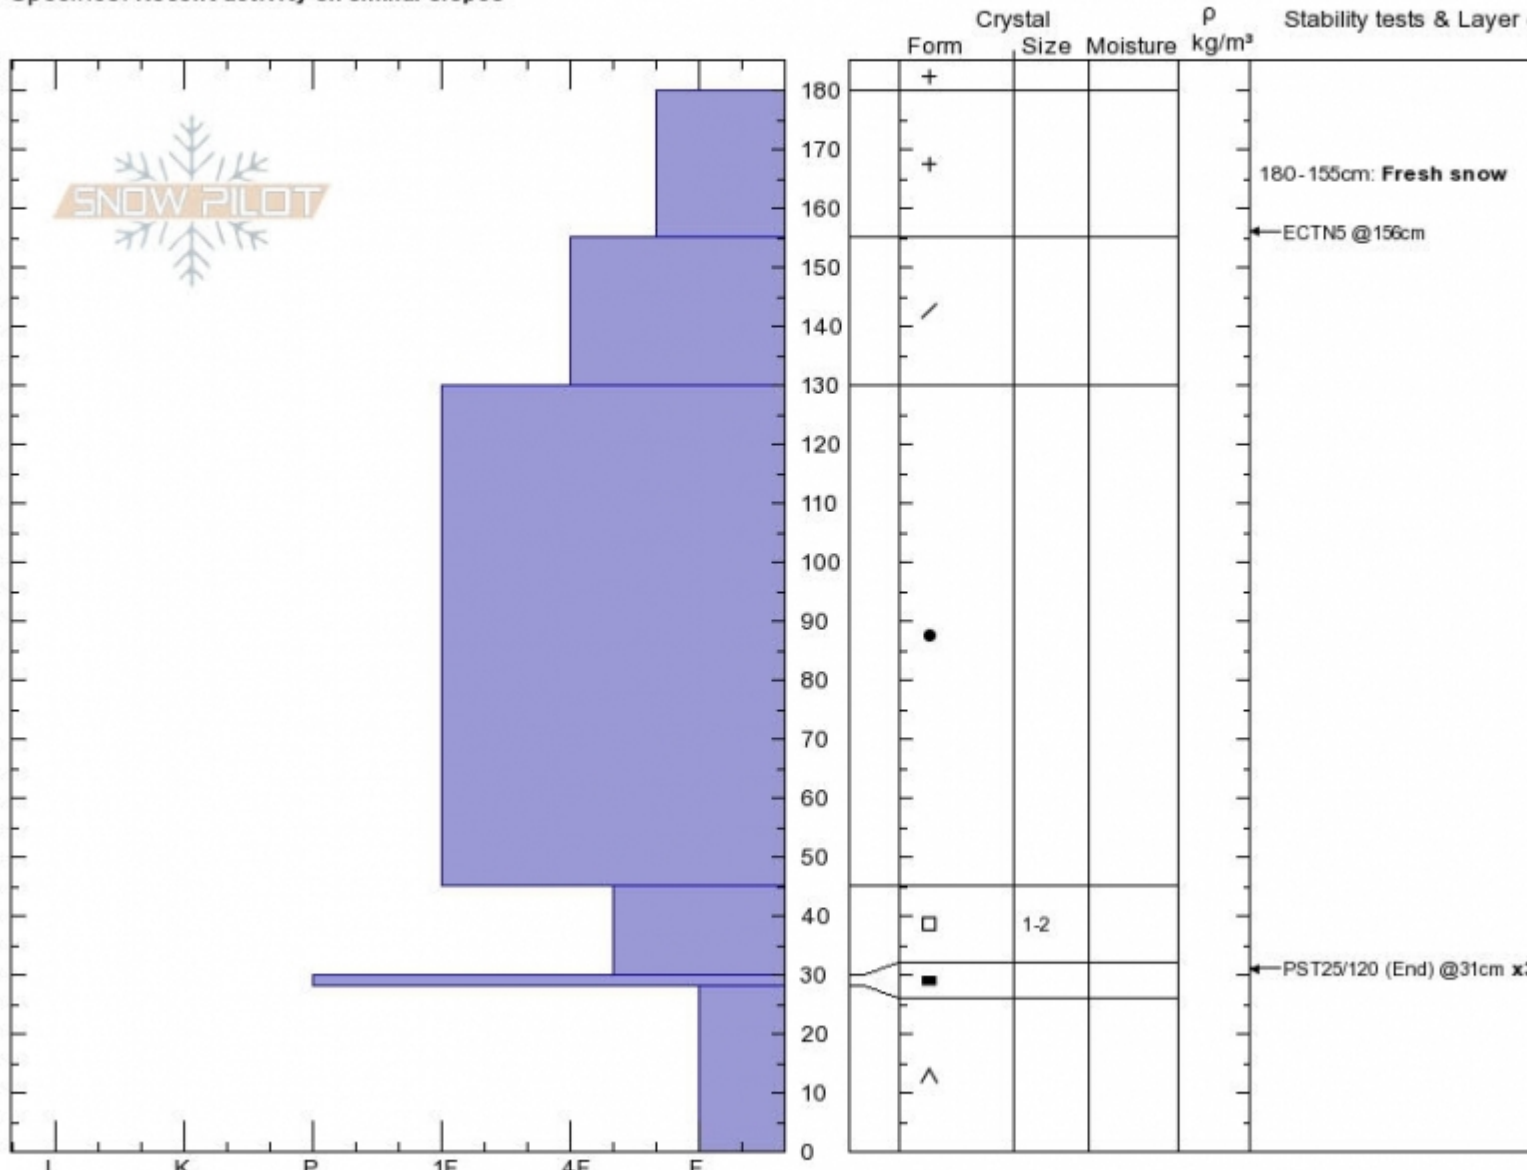

Station Crown Profile Zachary Miller
Bridger Range 02/17/2020 - 12:30pm
MT Co-ord: 45.95430N, -110.99440W
 Elevation: 7800 ft Slope Angle: 28°
 Aspect: NE Wind Loading:
 Specifics: Recent activity on similar slopes

Stability:
 Air Temperature:
 Sky Cover: OVC
 Precipitation: S1
 Wind: SW Calm

HS:180 Layer Notes:
 180-155cm: Fresh snow
 45-30cm: Problematic layer

Notes: Crown profile from HS-R4-D3-O avalanche near Flathead Pass. Estimated 1-2 days old at the time of finding.

Advisory Region
 Bridger Range
 Longitude
 -111.02W
 Latitude
 45.97N

Avalanche Details: [Big natural avalanches on Flathead Pass](#)
 Bridger Range, 2020-02-21