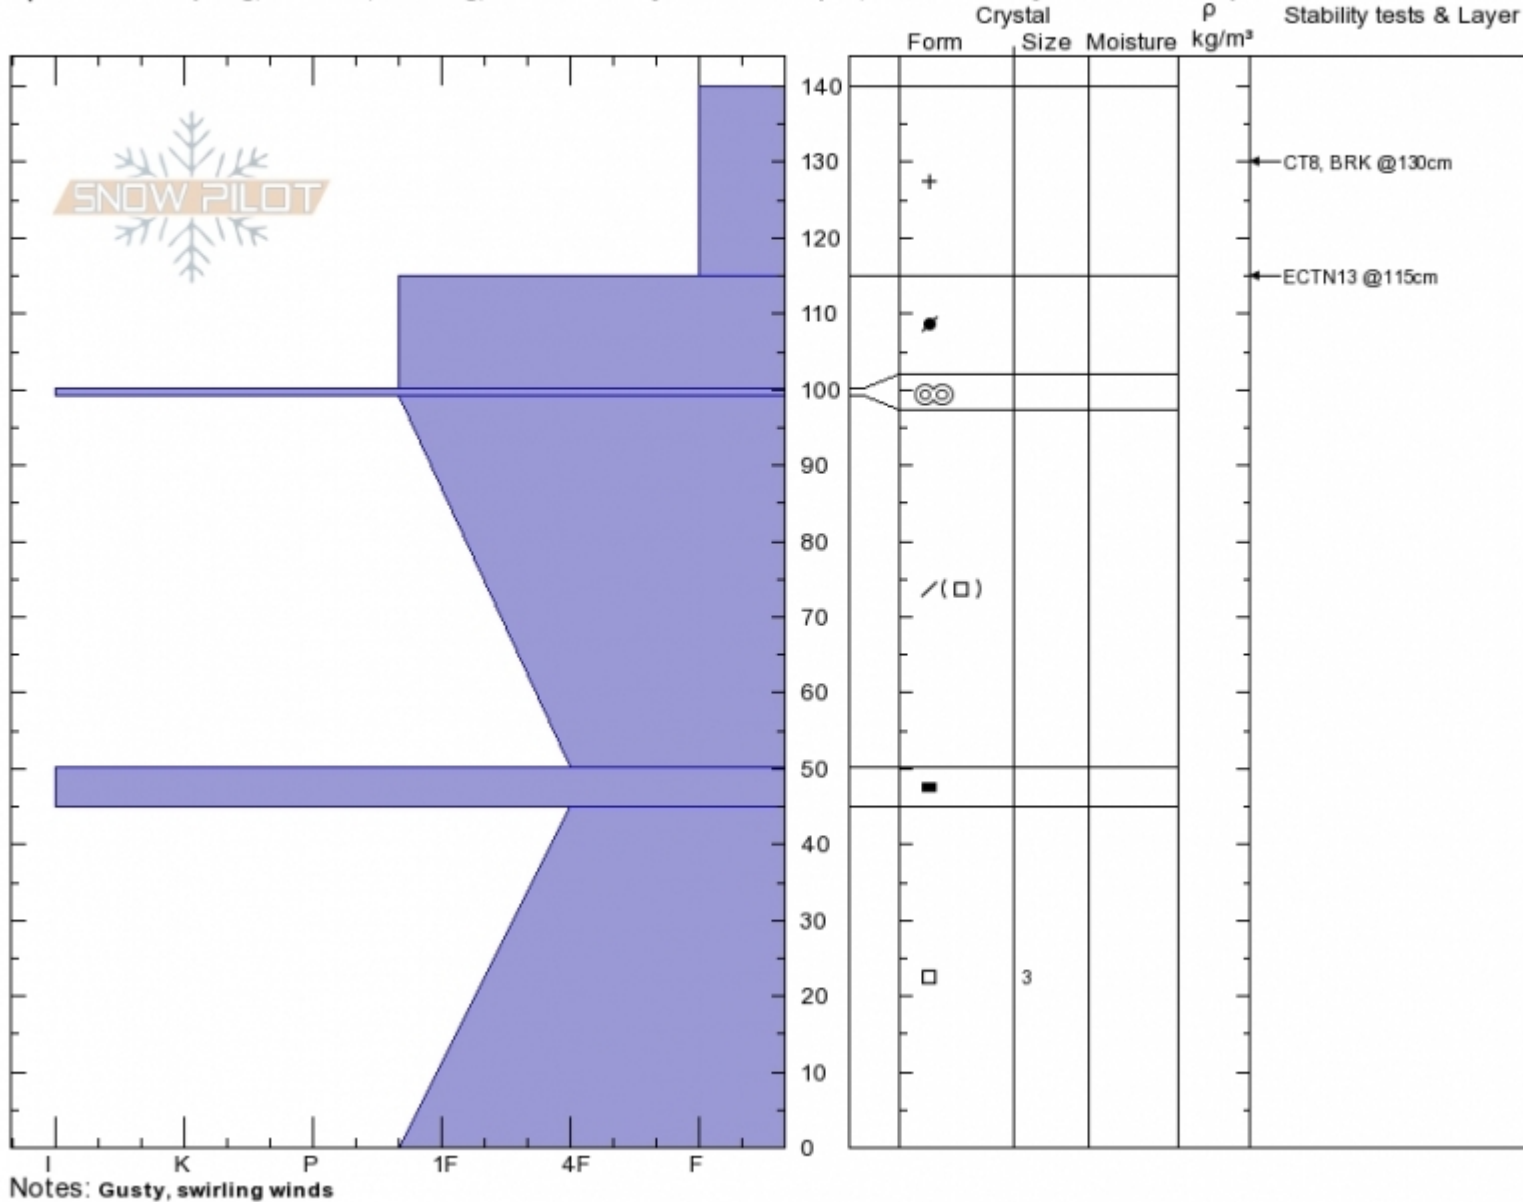

Flathead Pass South  
Bridger Range  
MT

Ryan Locati  
02/04/2020 - 12:00pm  
Co-ord:  
Slope Angle: 19°  
Wind Loading: **yes**

Stability: **Poor**  
Air Temperature: 20°C  
Sky Cover: **CLR**  
Precipitation: **NO**  
Wind: **Moderate**

HS:140 Layer Notes:  
PF:100 100-99cm:Problematic layer  
PS:15

Specifics: Collapsing, localized; Cracking; Recent activity on similar slopes; Recent activity on different slopes

Advisory Region  
Bridger Range  
Longitude  
-111.02W  
Latitude  
45.97N

**Avalanche Details:** [Collapsing, cracking and recent natural avalanche in northern Bridgers](#)  
Bridger Range, 2020-02-04