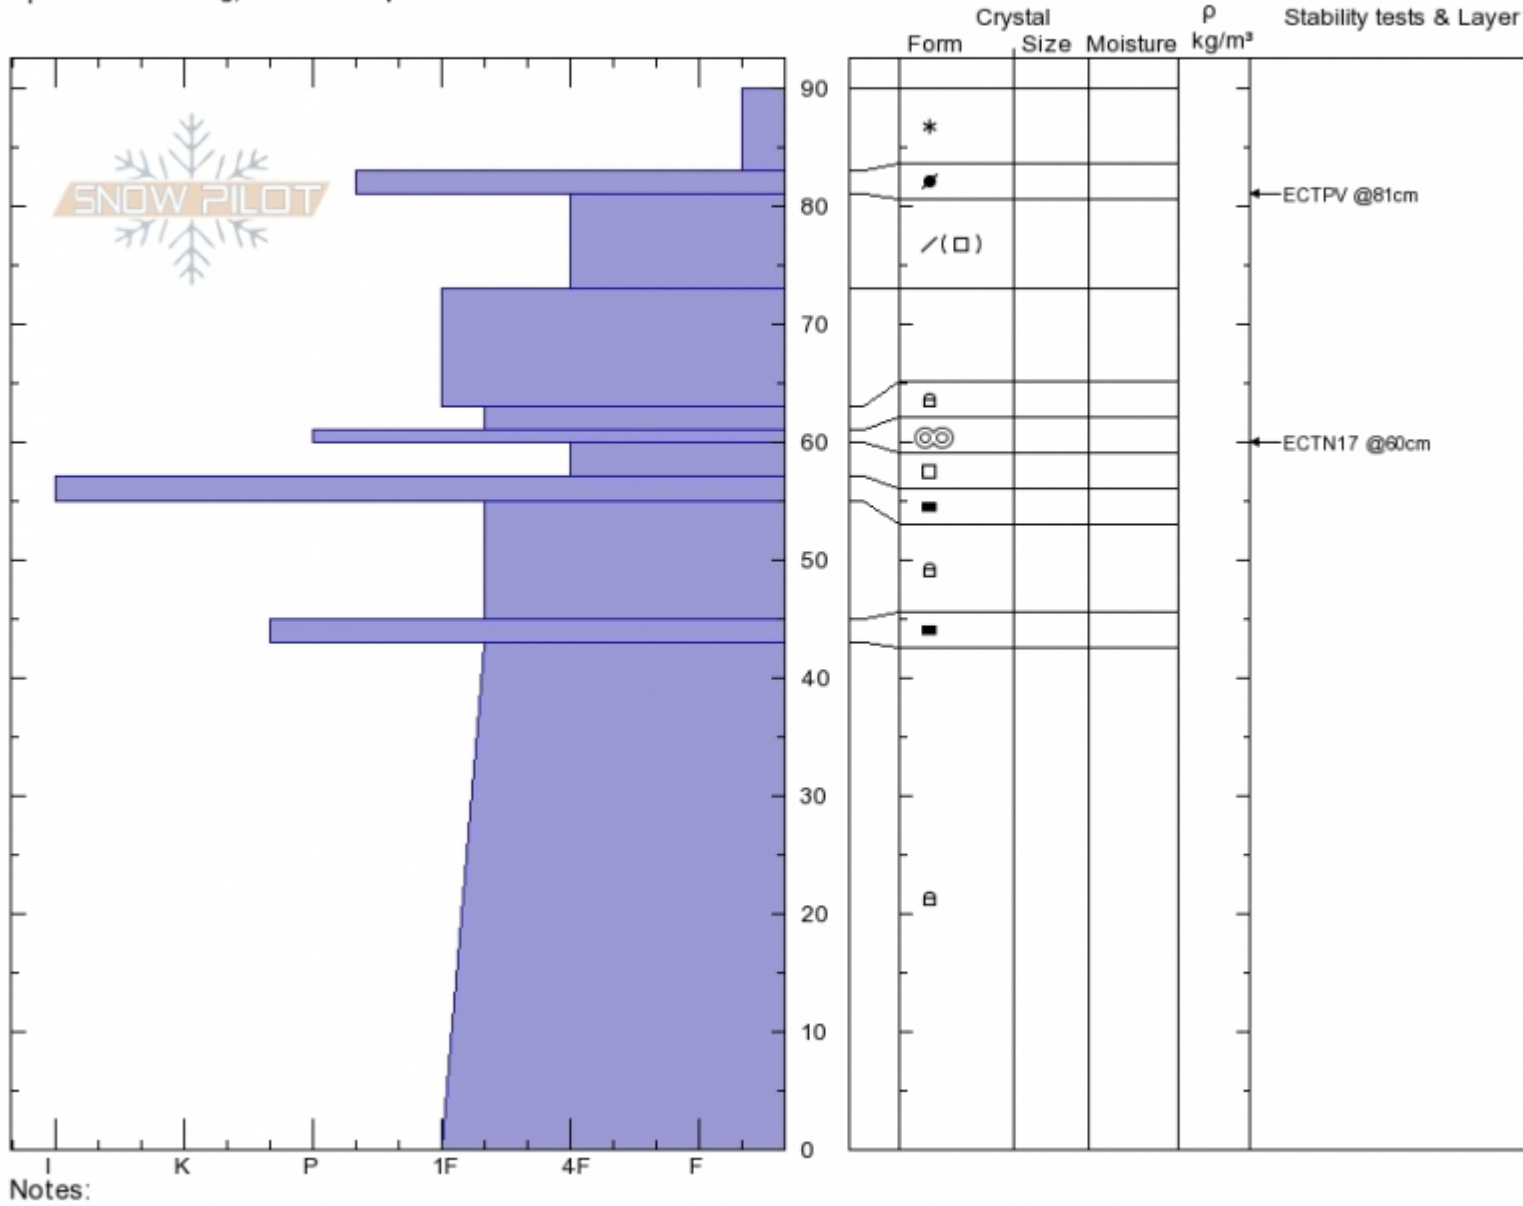

Fairy Lake/Pomp Pk.  
 Bridger Range  
 MT  
 Elevation: 8406 ft  
 Aspect: 80°  
 Specifics: Cracking; We skied slope

Alex Marienthal  
 12/29/2019 - 10:34am  
 Co-ord: 45.90768N, -110.96999W  
 Slope Angle: 35°  
 Wind Loading:

Stability: **Good**  
 Air Temperature:  
 Sky Cover: **BKN**  
 Precipitation: **S-1**  
 Wind: **Calm**

HS:90 Layer Notes:

Advisory Region  
 Bridger Range  
 Longitude  
 -110.96W  
 Latitude  
 45.90N

Forecast link: [GNFAC Avalanche Forecast for Tue Dec 31, 2019](#)  
 Bridger Range, 2019-12-29