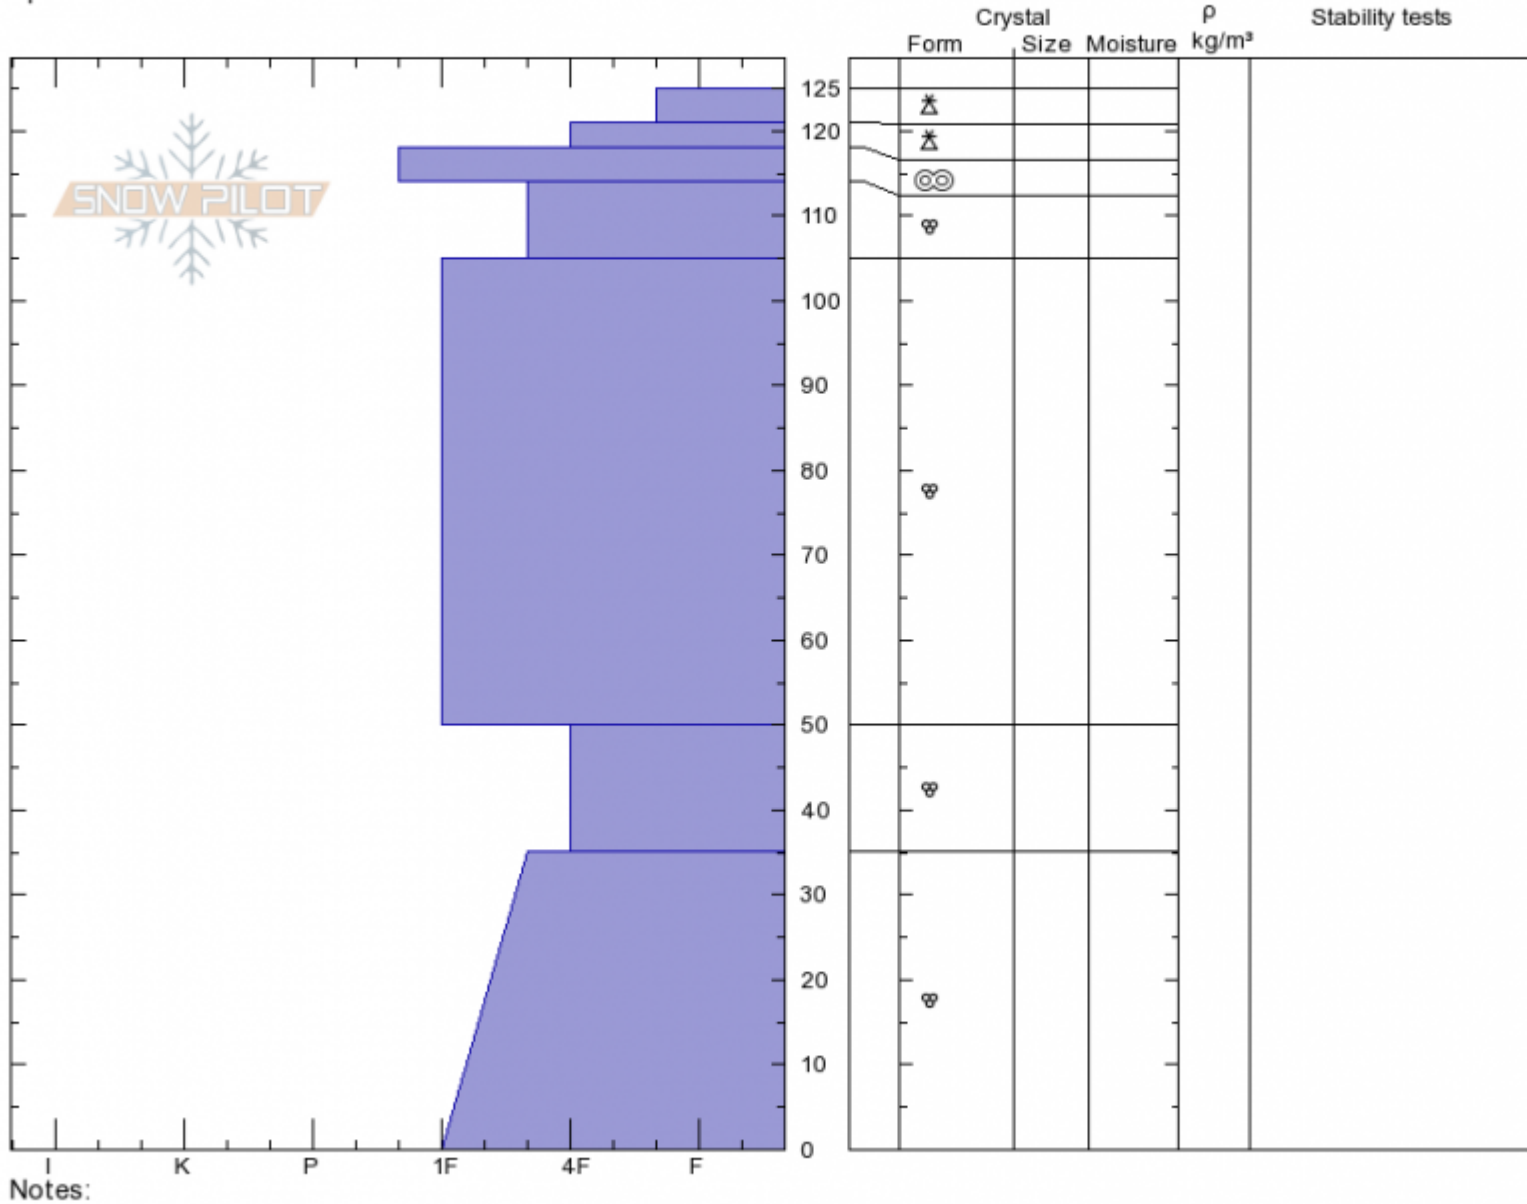

Tuman Gulch
Bridger Range
MT
 Elevation: **8450 ft**
 Aspect: **225°**
 Specifics:

Andrew Schauer
Sat Apr 6 11:00 2019
 Co-ord: **45.82326N, -110.93265W**
 Slope Angle: **31°**
 Wind Loading: **no**

Stability: **Fair**
 Air Temperature: **-1°C**
 Sky Cover: **FEW**
 Precipitation: **NO**
 Wind: **SW Light Breeze**

HS125 PF15

Layer No

Advisory Region
 Bridger Range
 Longitude
 -110.93W
 Latitude
 45.82N
 Bridger Range, 2019-04-06