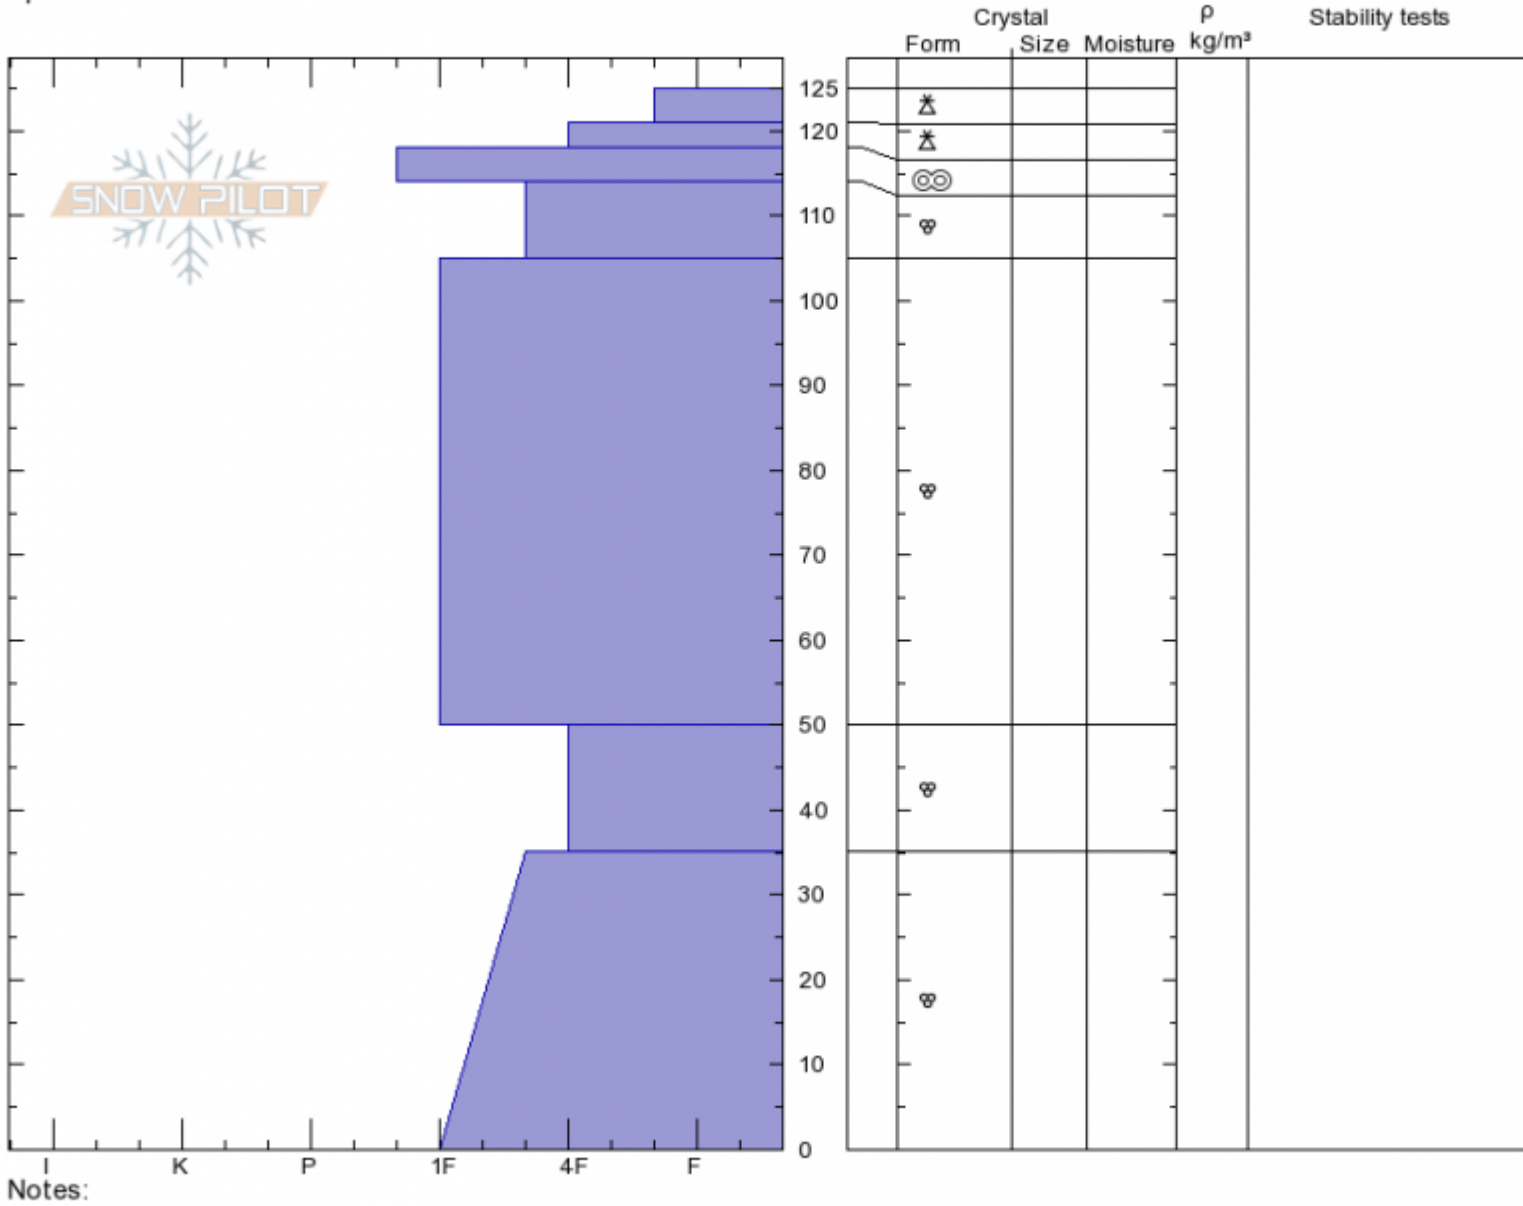

Tuman Gulch  
 Bridger Range  
 MT  
 Elevation: 8450 ft  
 Aspect: 225°  
 Specifics:

Andrew Schauer  
 Sat Apr 6 11:00 2019  
 Co-ord: 45.82326N, -110.93265W  
 Slope Angle: 31°  
 Wind Loading: no

Stability: Fair  
 Air Temperature: -1°C  
 Sky Cover: FEW  
 Precipitation: NO  
 Wind: SW Light Breeze

HS125 PF15

Layer No

Advisory Region  
 Bridger Range  
 Longitude  
 -110.93W  
 Latitude  
 45.82N  
 Bridger Range, 2019-04-06