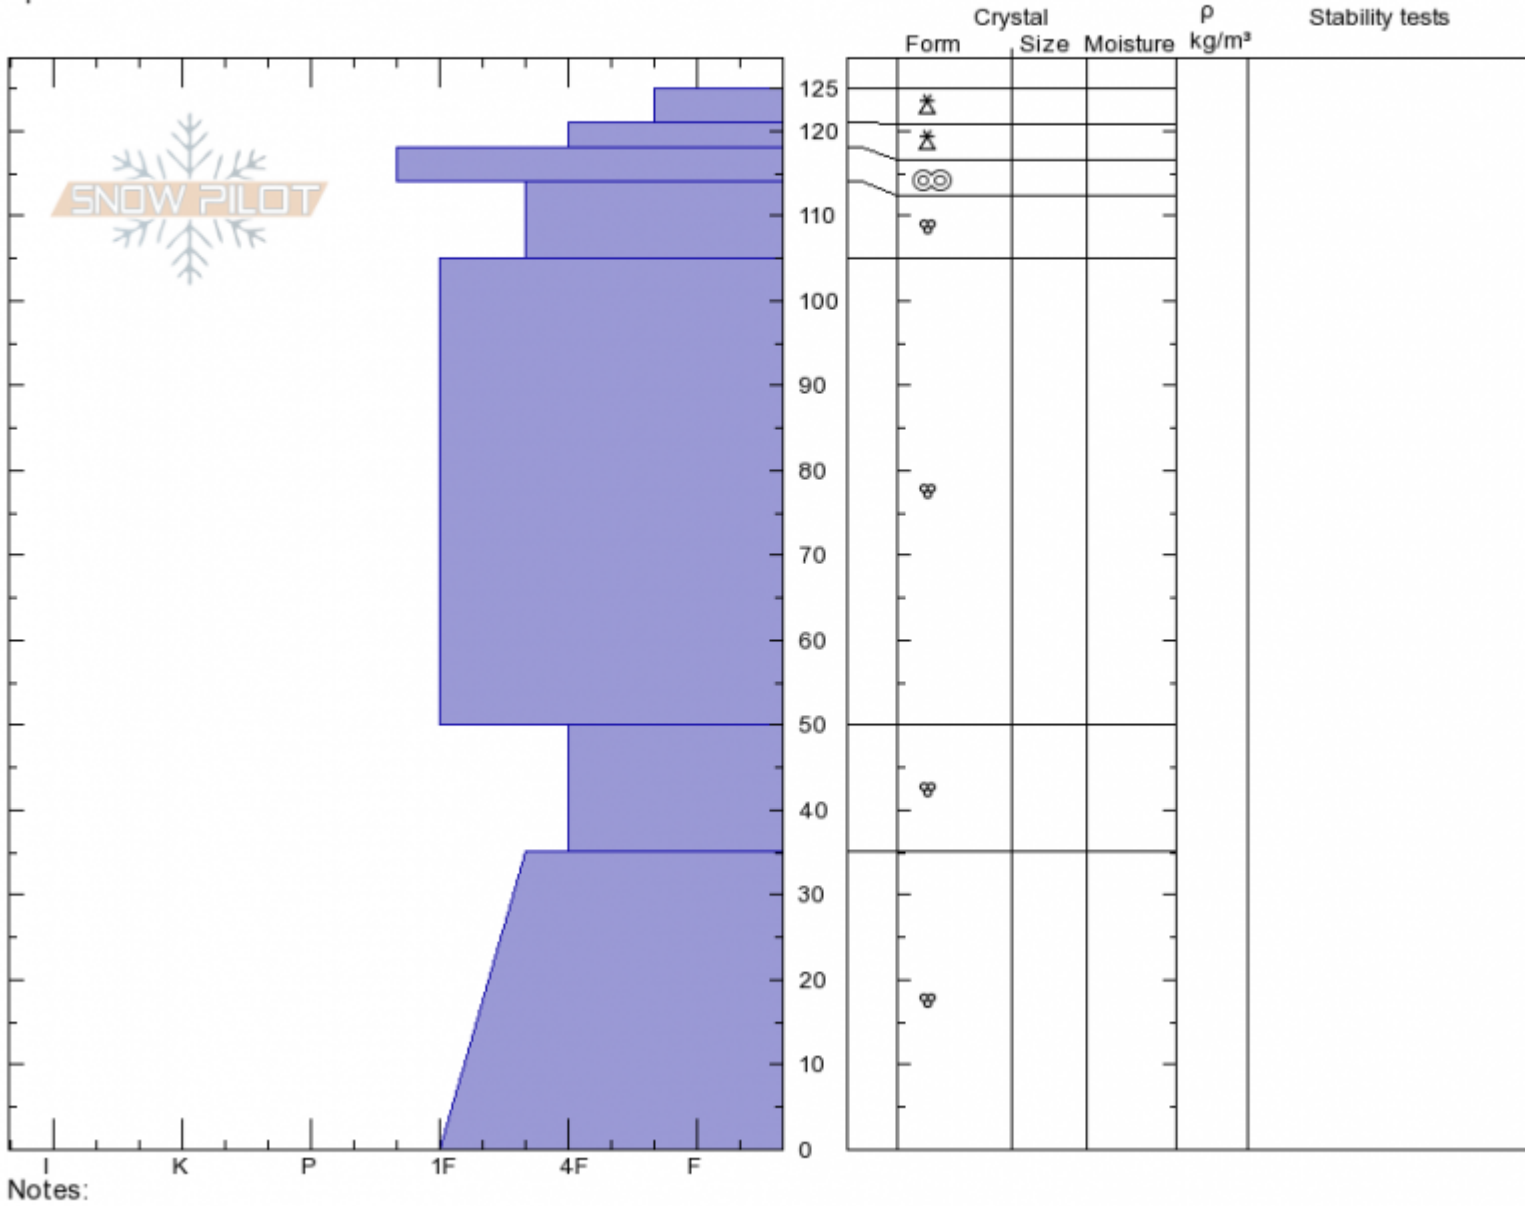

Tuman Gulch  
Bridger Range  
MT  
Elevation: 8450 ft  
Aspect: 225°  
Specifics:

Andrew Schauer  
Sat Apr 6 11:00 2019  
Co-ord: 45.82326N, -110.93265W  
Slope Angle: 31°  
Wind Loading: no

Stability: Fair  
Air Temperature: -1°C  
Sky Cover: FEW  
Precipitation: NO  
Wind: SW Light Breeze

HS125 PF15

Layer No

Notes:  
Advisory Region  
Bridger Range  
Longitude  
-110.93W  
Latitude  
45.82N  
Bridger Range, 2019-04-06