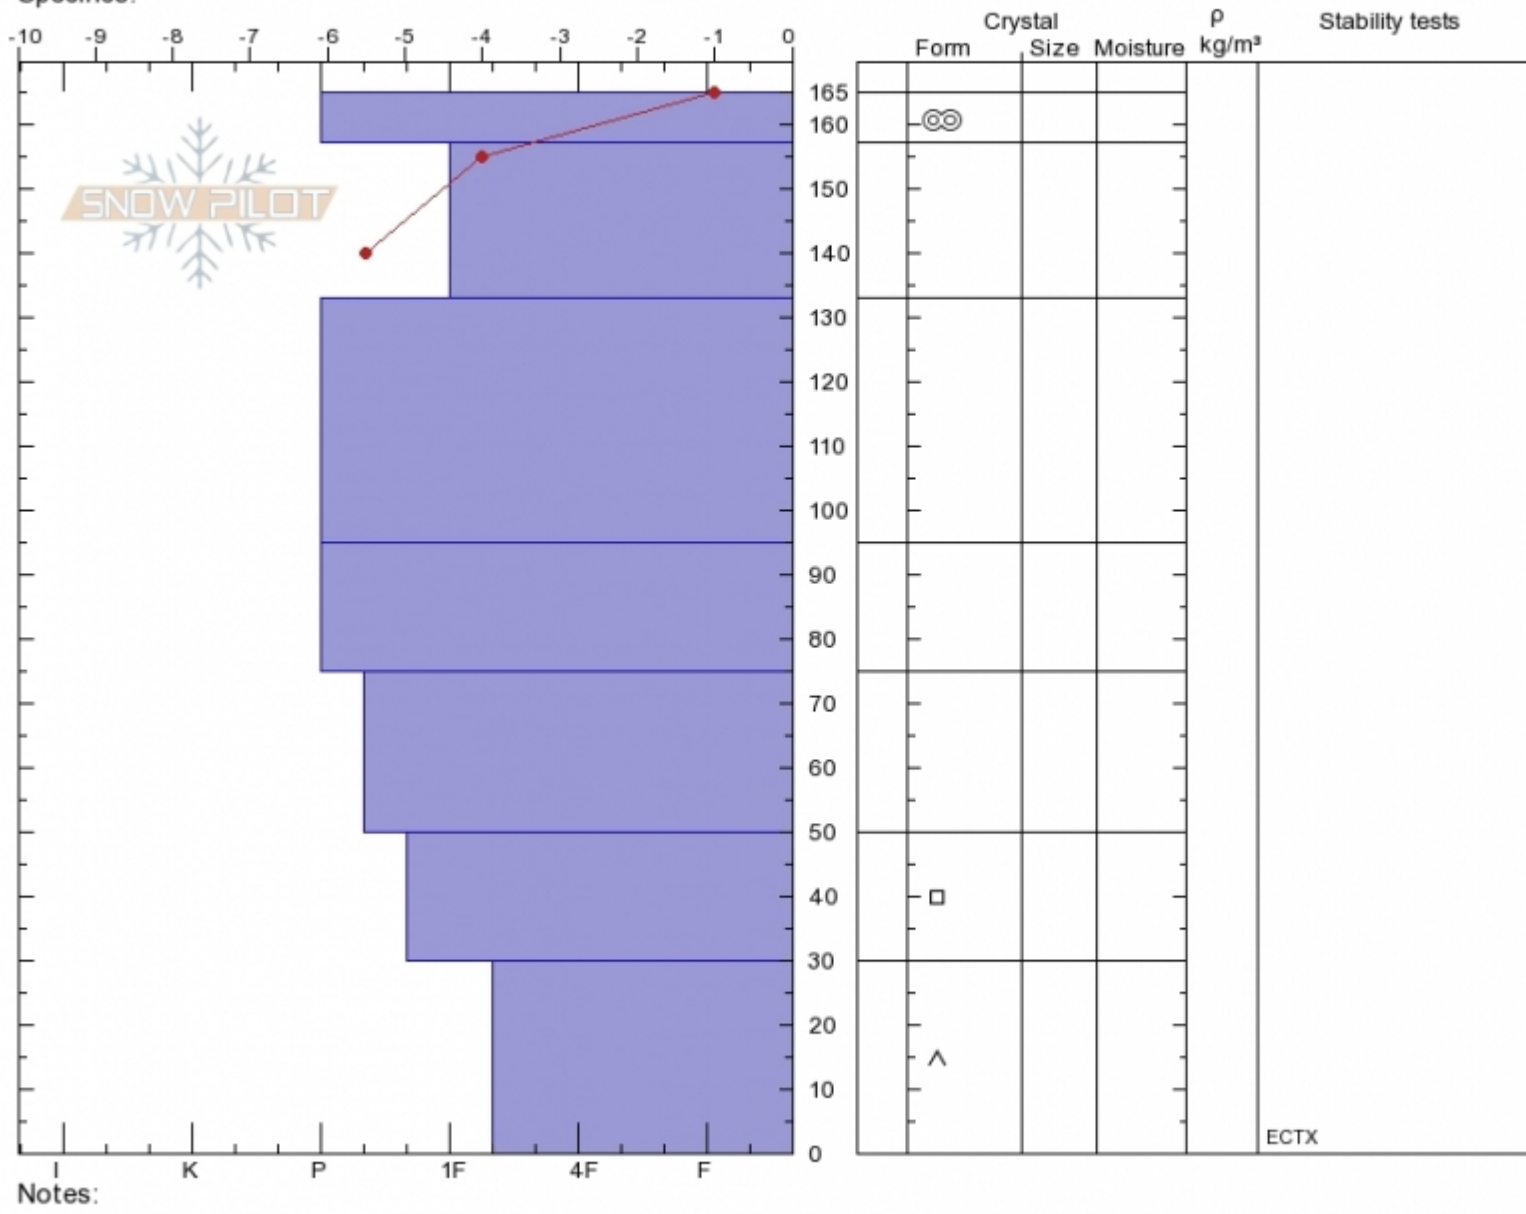

Bacon Rind Mdw
Madison Range-S
MT
 Elevation: **8800 ft**
 Aspect: **90°**
 Specifics:

Doug Chabot-Admin
Wed Mar 20 12:00 2019
 Co-ord: **44.97056N, -111.09534W**
 Slope Angle: **15°**
 Wind Loading:

Stability: **Very Good**
 Air Temperature: **-1°C**
 Sky Cover:
 Precipitation: **NO**
 Wind:

HS165
 Stability Test Notes

Layer No

Advisory Region
 Southern Madison
 Southern Madison, 2019-03-20