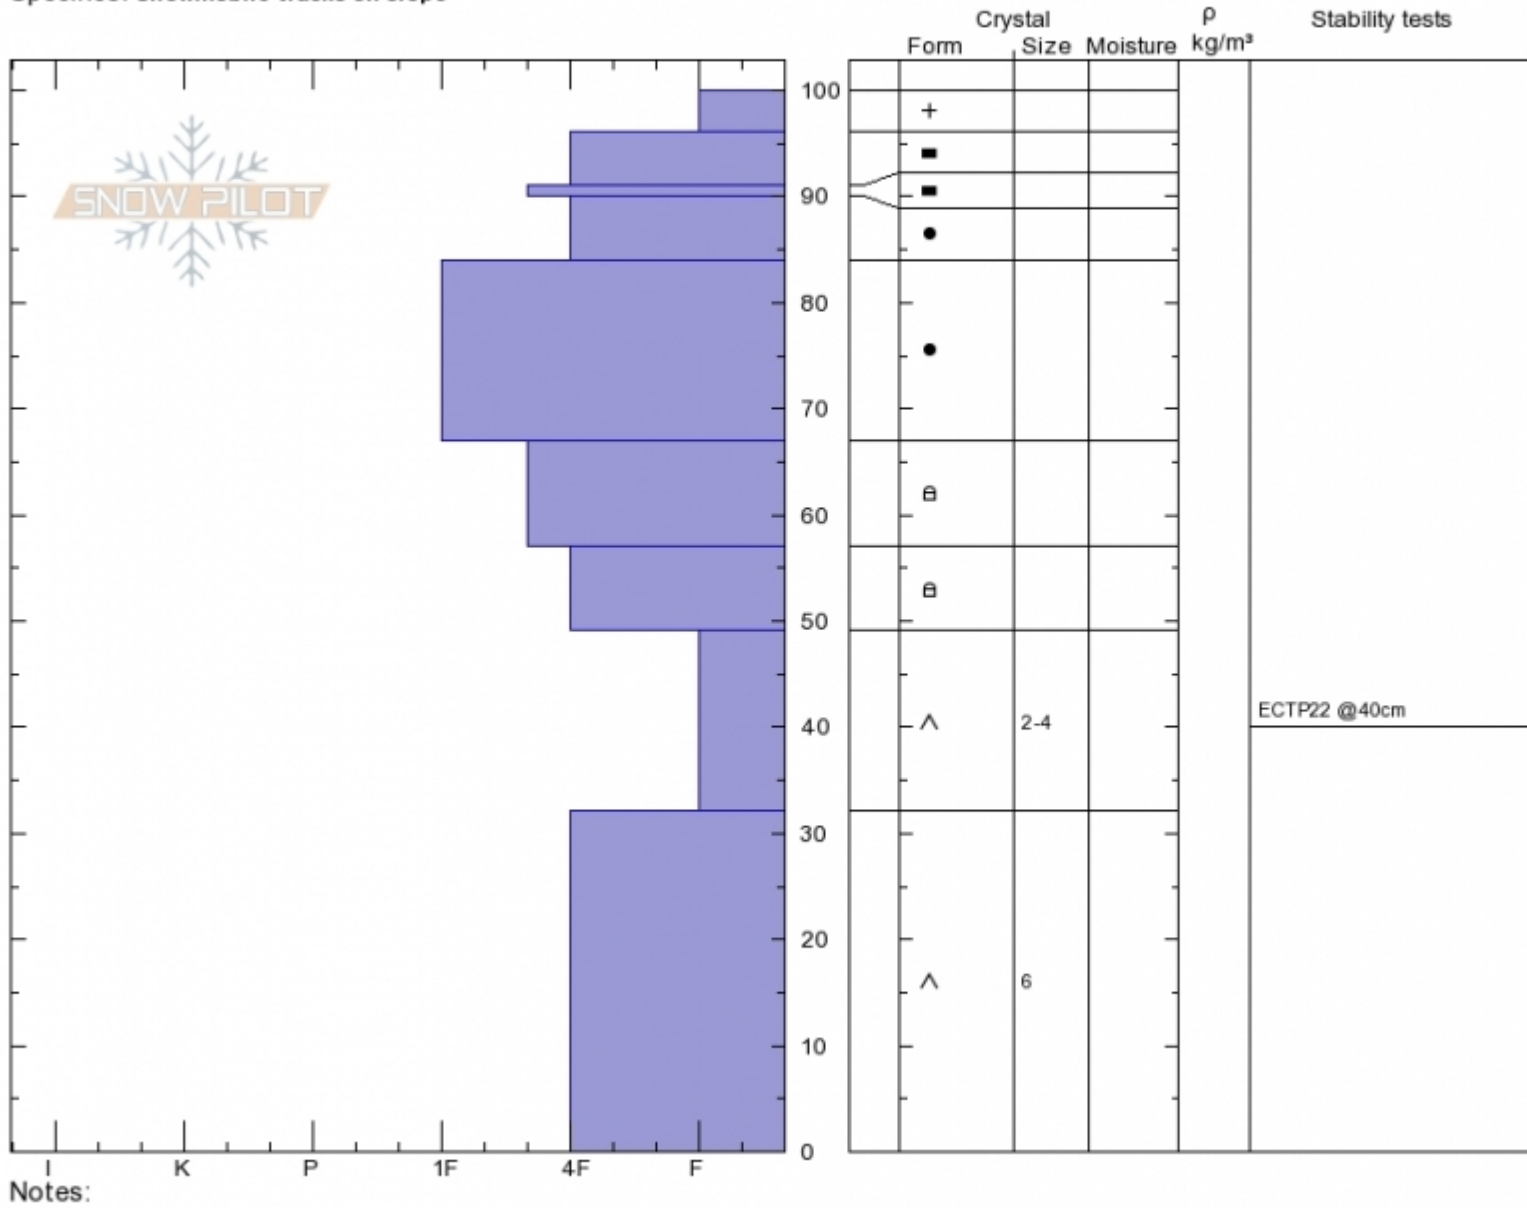

Taylor Fork
 Madison Range-S
 MT
 Elevation: 9200 ft
 Aspect: 130°
 Specifics: Snowmobile tracks on slope

Ian Hoyer
 Thu Mar 14 12:00 2019
 Co-ord: 44.97250N, -111.27119W
 Slope Angle: 24°
 Wind Loading: no

Stability: **Good**
 Air Temperature:
 Sky Cover: **CLR**
 Precipitation: **NO**
 Wind: **Calm**

HS100 PF15
 Stability Test Notes

Layer No
 32-49: Pro

Advisory Region
 Southern Madison
 Southern Madison, 2019-03-14