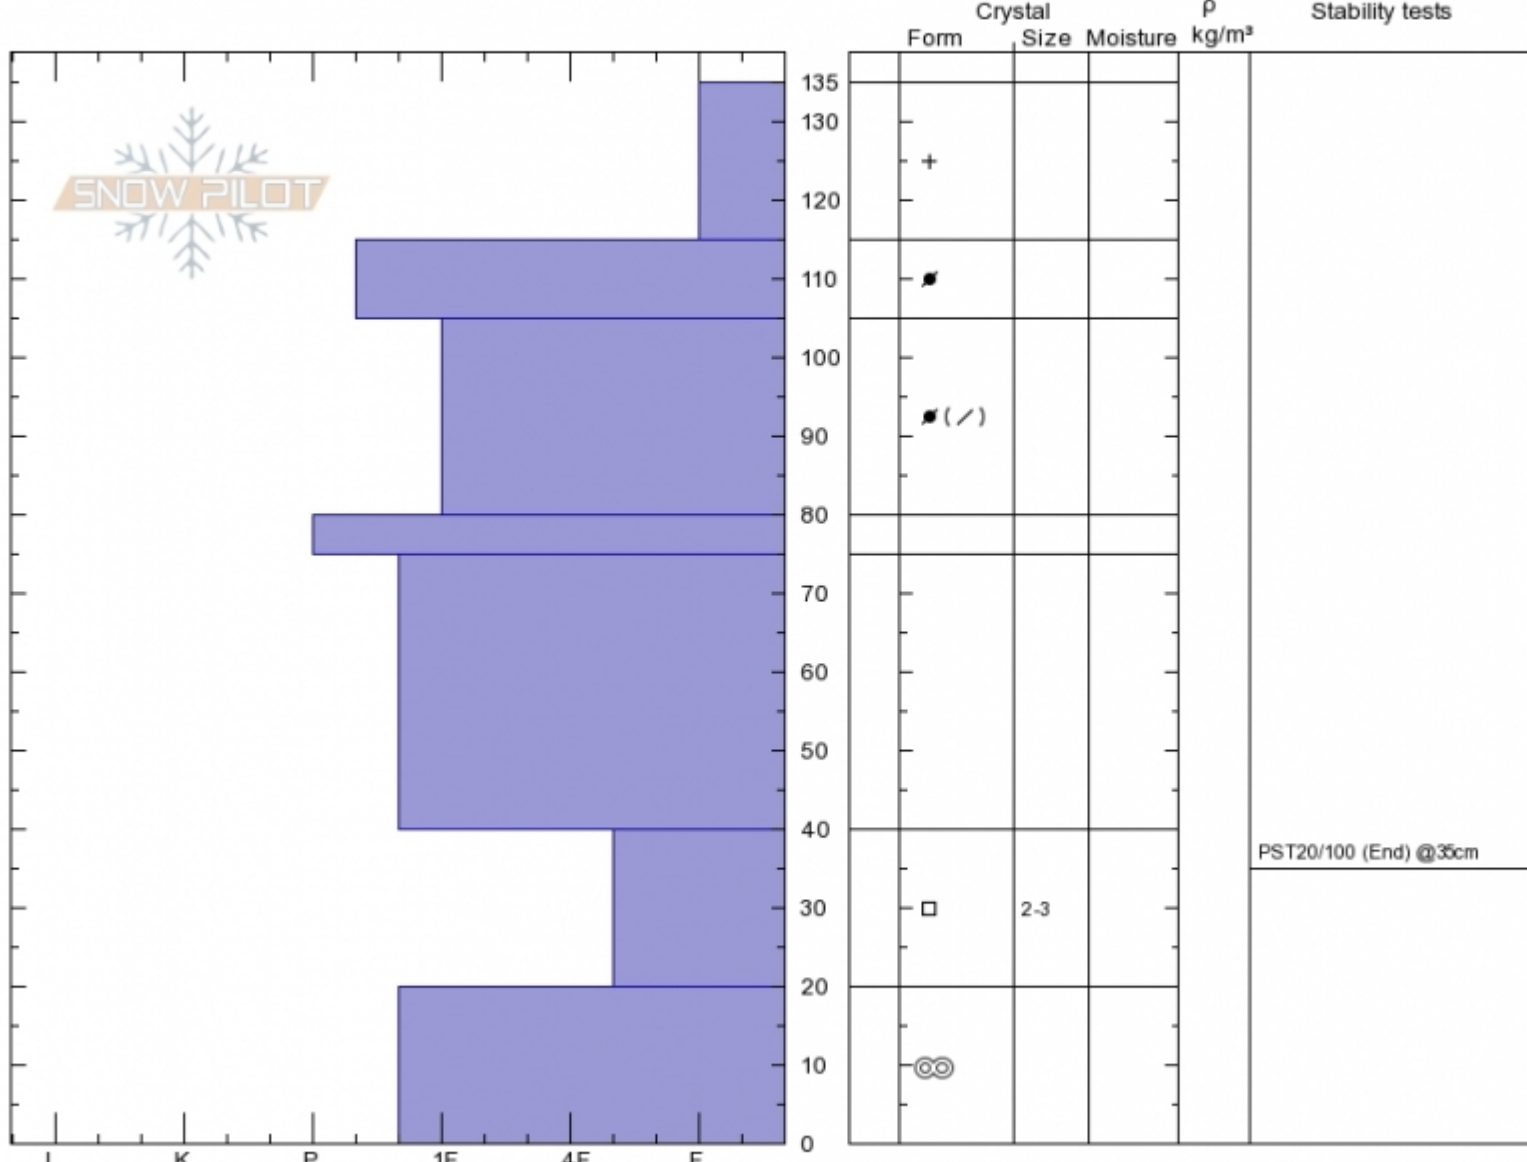

BuckRidge Crown AMu
Madison Range-N
MT
 Elevation: **9346 ft**
 Aspect: **100°**
 Specifics: Pit is adjacent to avalanche: crown; Recent activity on similar slopes; Recent activity on different slopes; Snowmobile track

Alex Marienthal
Mon Feb 18 11:00 2019
 Co-ord: **45.17575N, -111.37260W**
 Slope Angle: **38°**
 Wind Loading: **previous**

Stability:
 Air Temperature:
 Sky Cover: **SCT**
 Precipitation: **S-1**
 Wind: **Calm**

HS135
 Stability Test Notes

Layer No
 20-40: Pro

Notes: Crown profile of snowmobile triggered avalanche on 2/17/19. AMu-R3-D2-O. None caught. Dug in average section of 2.5-5' deep c

Advisory Region
 Northern Madison
Avalanche Details: [Snowmobile-triggered avalanche on First Yellowmule](#)
 Northern Madison, 2019-02-21