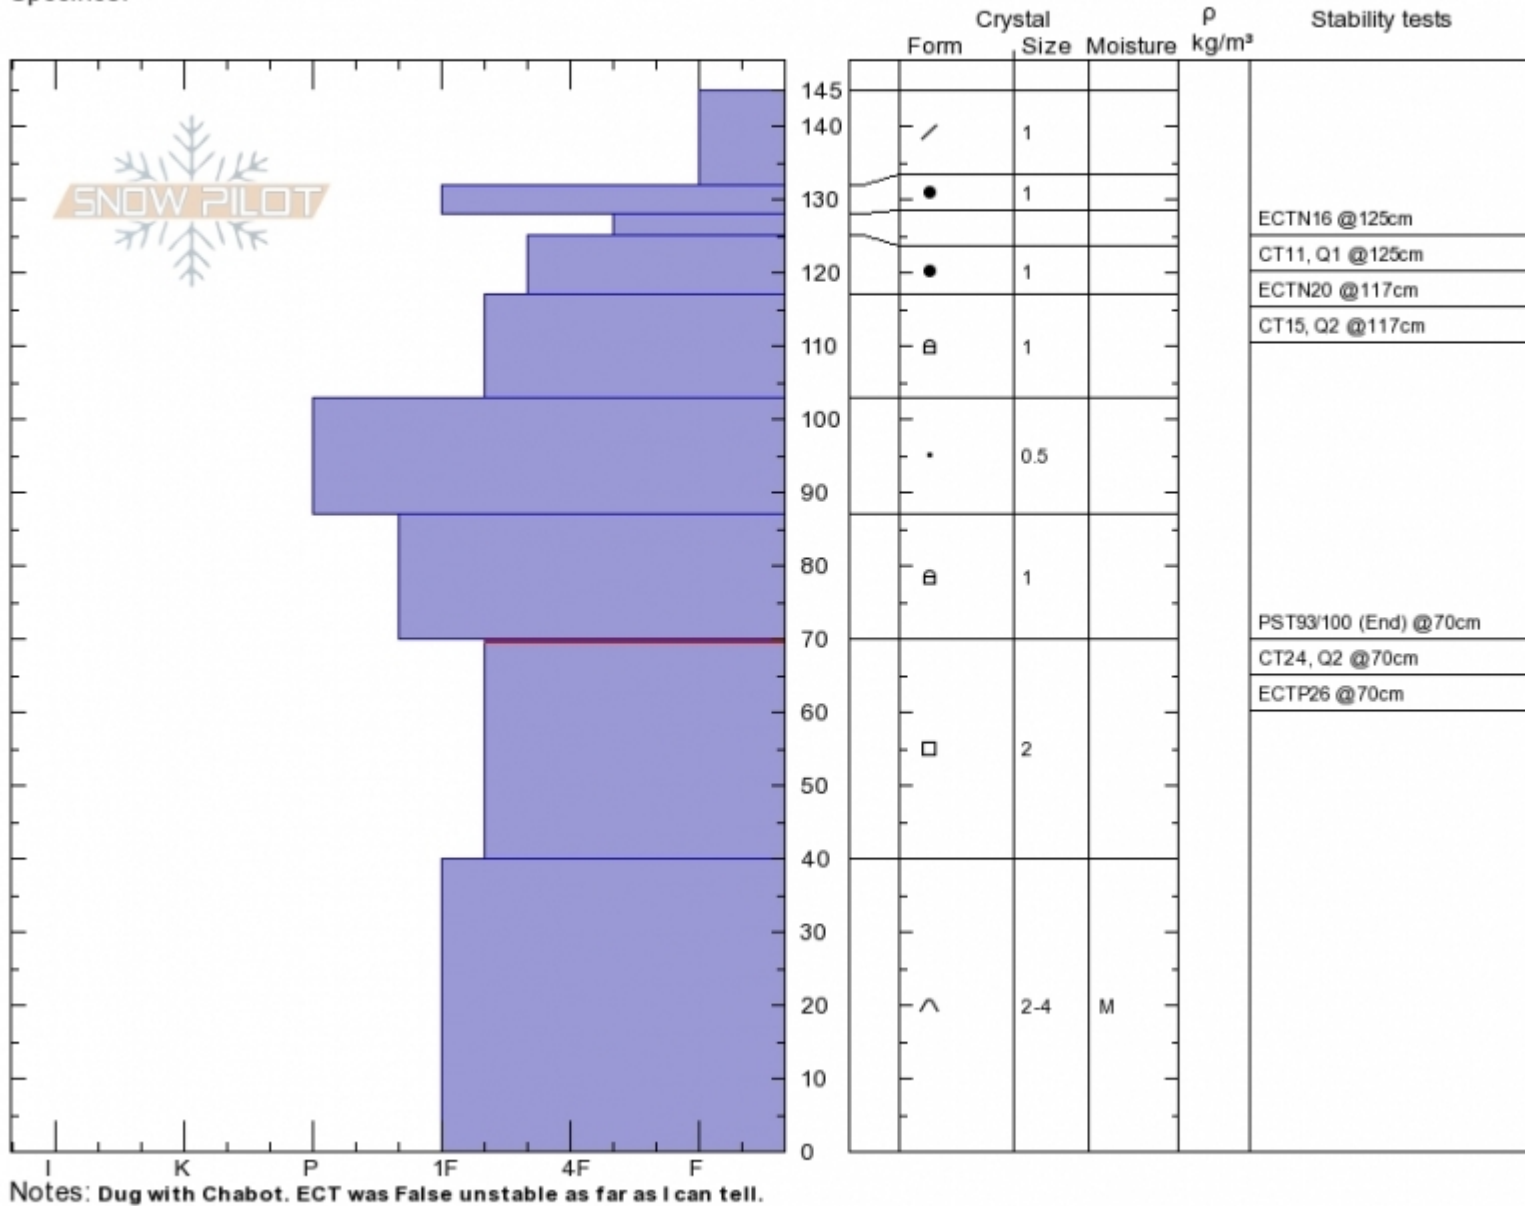

Taylor Fork
 Madison Range-S
 MT
 Elevation: 9480 ft
 Aspect: 100°
 Specifics:

Gabrielle Antonioli
 Wed Apr 4 11:33 2018
 Co-ord: 44.97616N, -111.31281W
 Slope Angle: 26°
 Wind Loading: previous

Stability: Good
 Air Temperature: -7°C
 Sky Cover: BKN
 Precipitation: NO
 Wind: SW Light Breeze

HS145
 Stability Test Notes

Layer No
 40-70: Pr

Taylor Fork Pit Profile, 04-April-18

Advisory Region
 Southern Madison
 Longitude
 -111.15W
 Latitude
 44.95N

Southern Madison, 2018-04-04