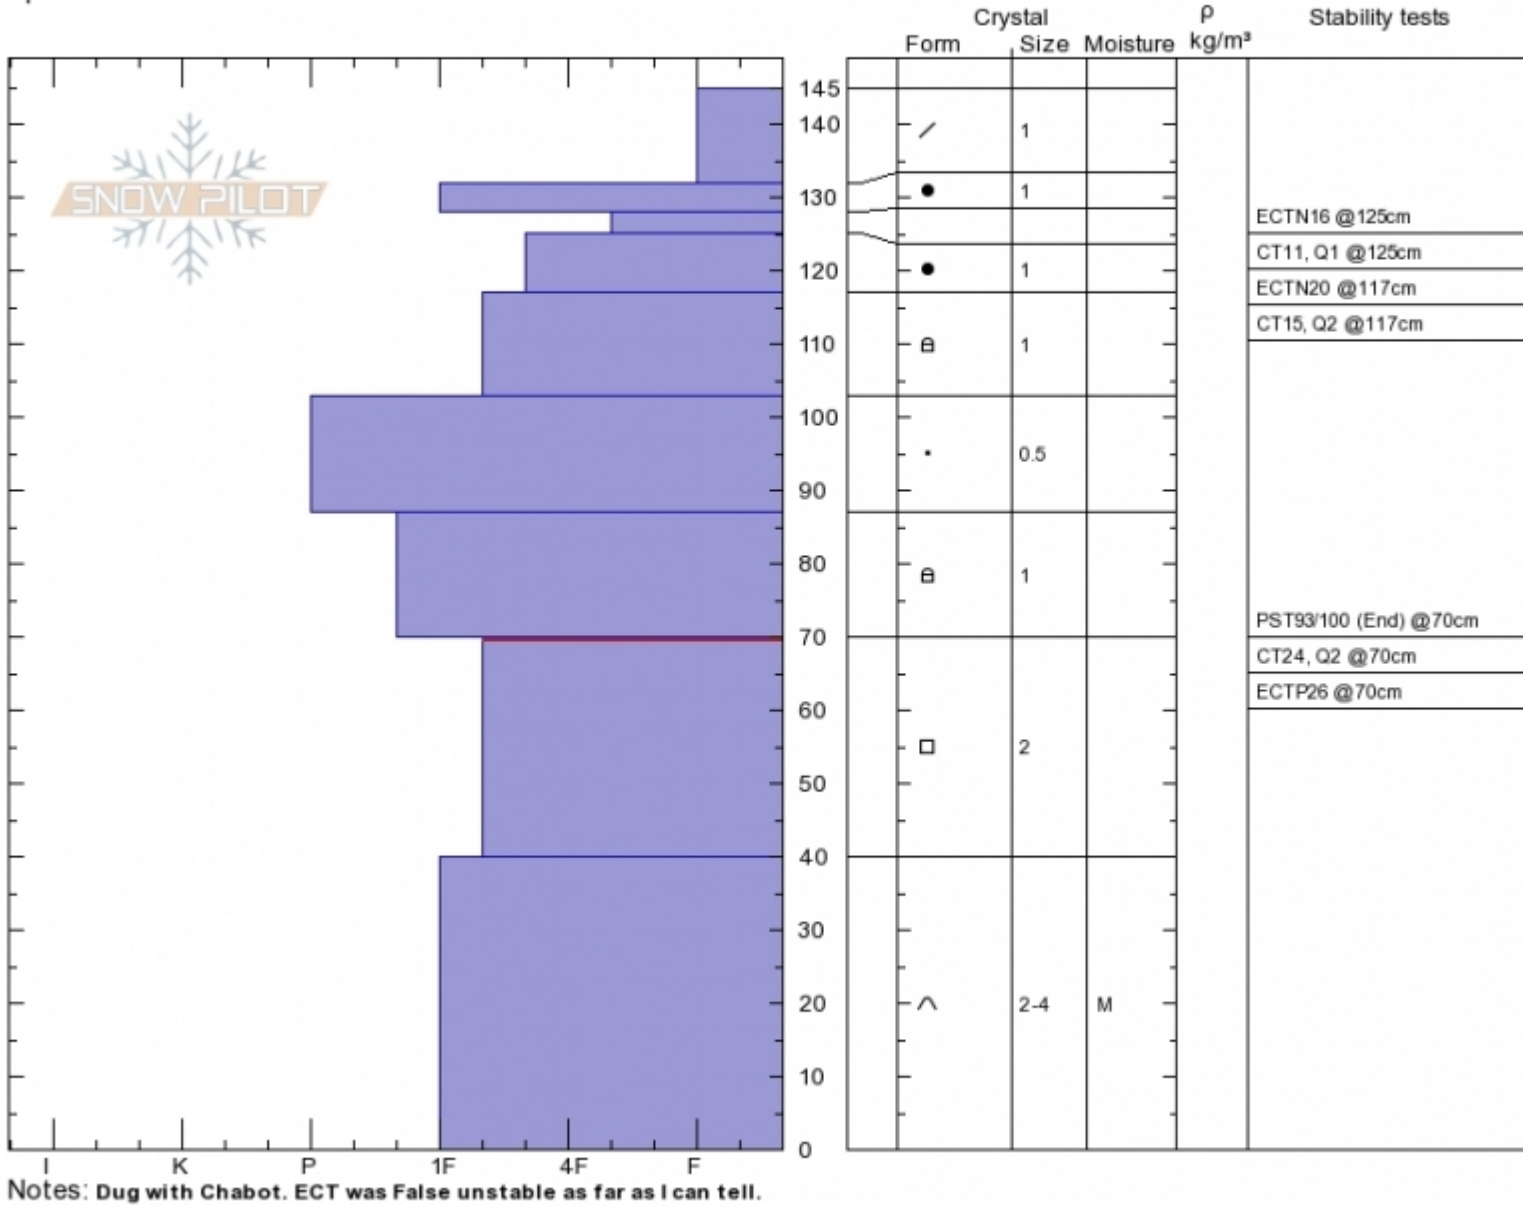

Taylor Fork  
 Madison Range-S  
 MT  
 Elevation: 9480 ft  
 Aspect: 100°  
 Specifics:

Gabrielle Antonioli  
 Wed Apr 4 11:33 2018  
 Co-ord: 44.97616N, -111.31281W  
 Slope Angle: 26°  
 Wind Loading: previous

Stability: Good  
 Air Temperature: -7°C  
 Sky Cover: BKN  
 Precipitation: NO  
 Wind: SW Light Breeze

HS145  
 Stability Test Notes

Layer No  
 40-70: Pr

Taylor Fork Pit Profile, 04-April-18

Advisory Region  
 Southern Madison  
 Longitude  
 -111.15W  
 Latitude  
 44.95N