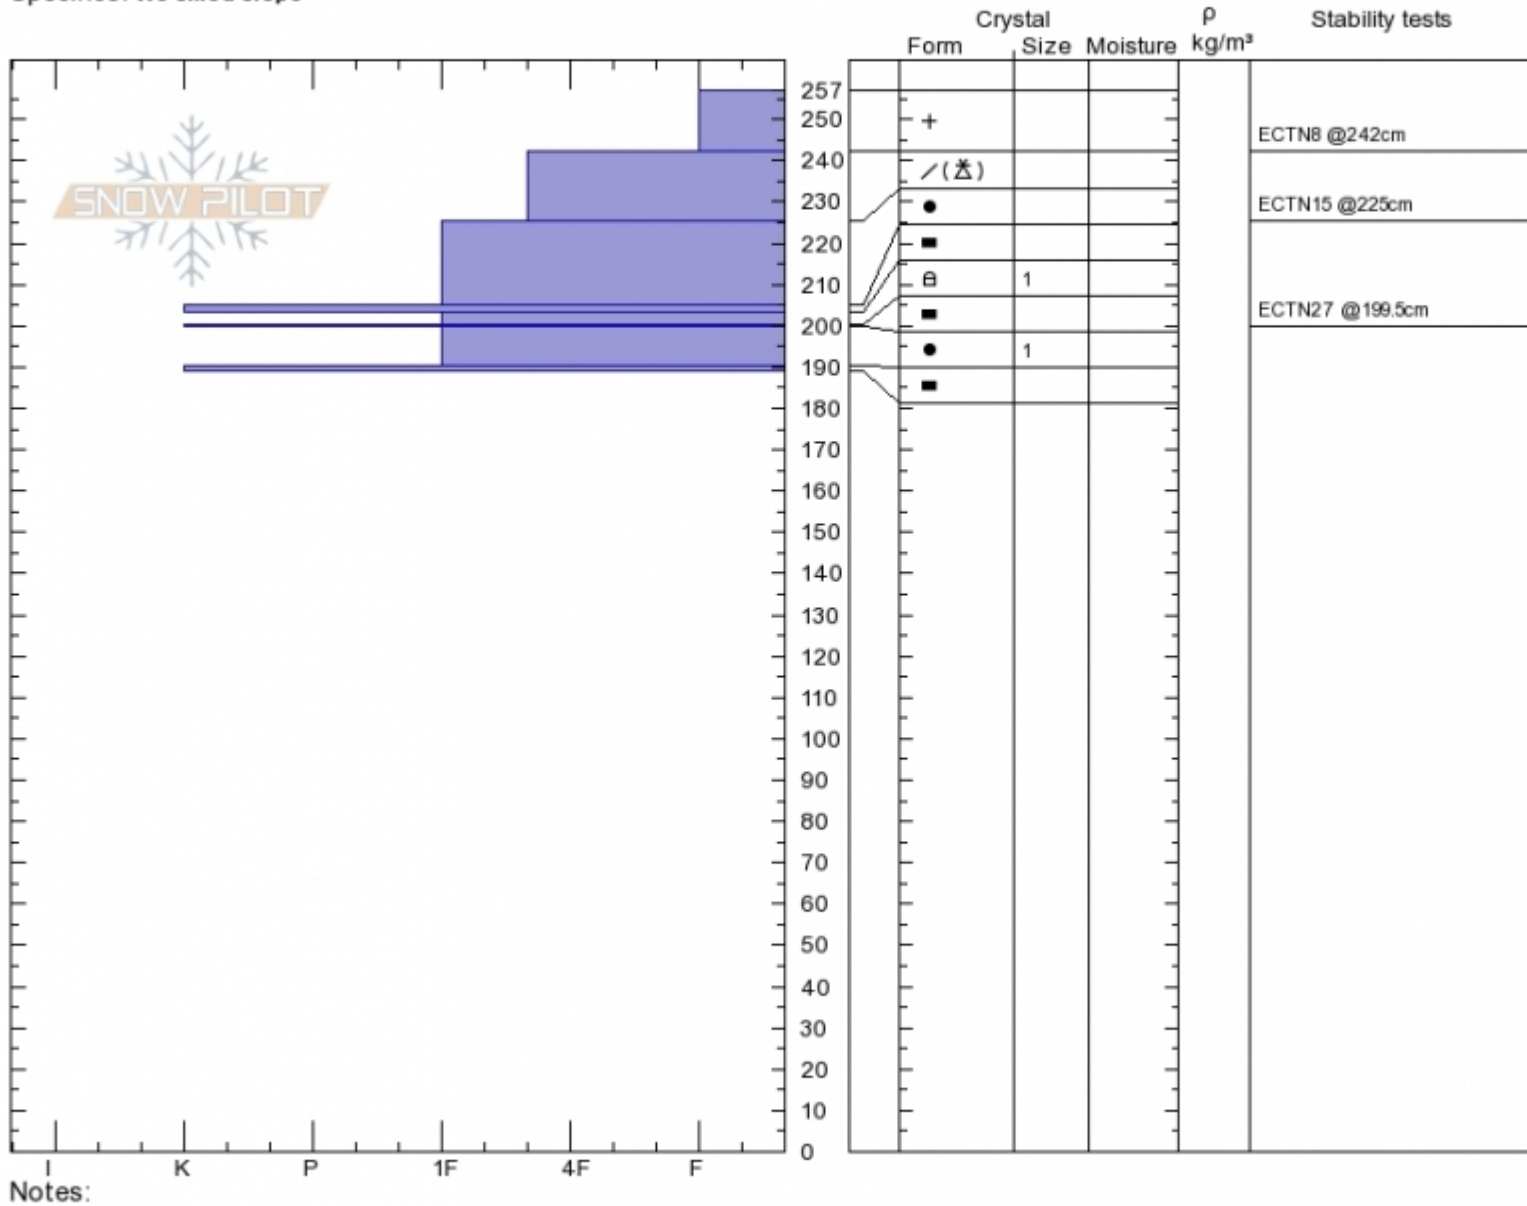

Palisades Butte
Gallatin Range-N
MT
 Elevation: **9650 ft**
 Aspect: **160°**
 Specifics: **We skied slope**

Doug Chabot-Admin
Thu Mar 29 11:45 2018
 Co-ord: **45.41848N, -110.97893W**
 Slope Angle: **32°**
 Wind Loading: **yes**

Stability: **Very Good**
 Air Temperature: **-7°C**
 Sky Cover: **CLR**
 Precipitation: **NO**
 Wind: **W Moderate**

HS257
 Stability Test Notes

Layer No

Advisory Region
 Northern Gallatin
 Northern Gallatin, 2018-04-01