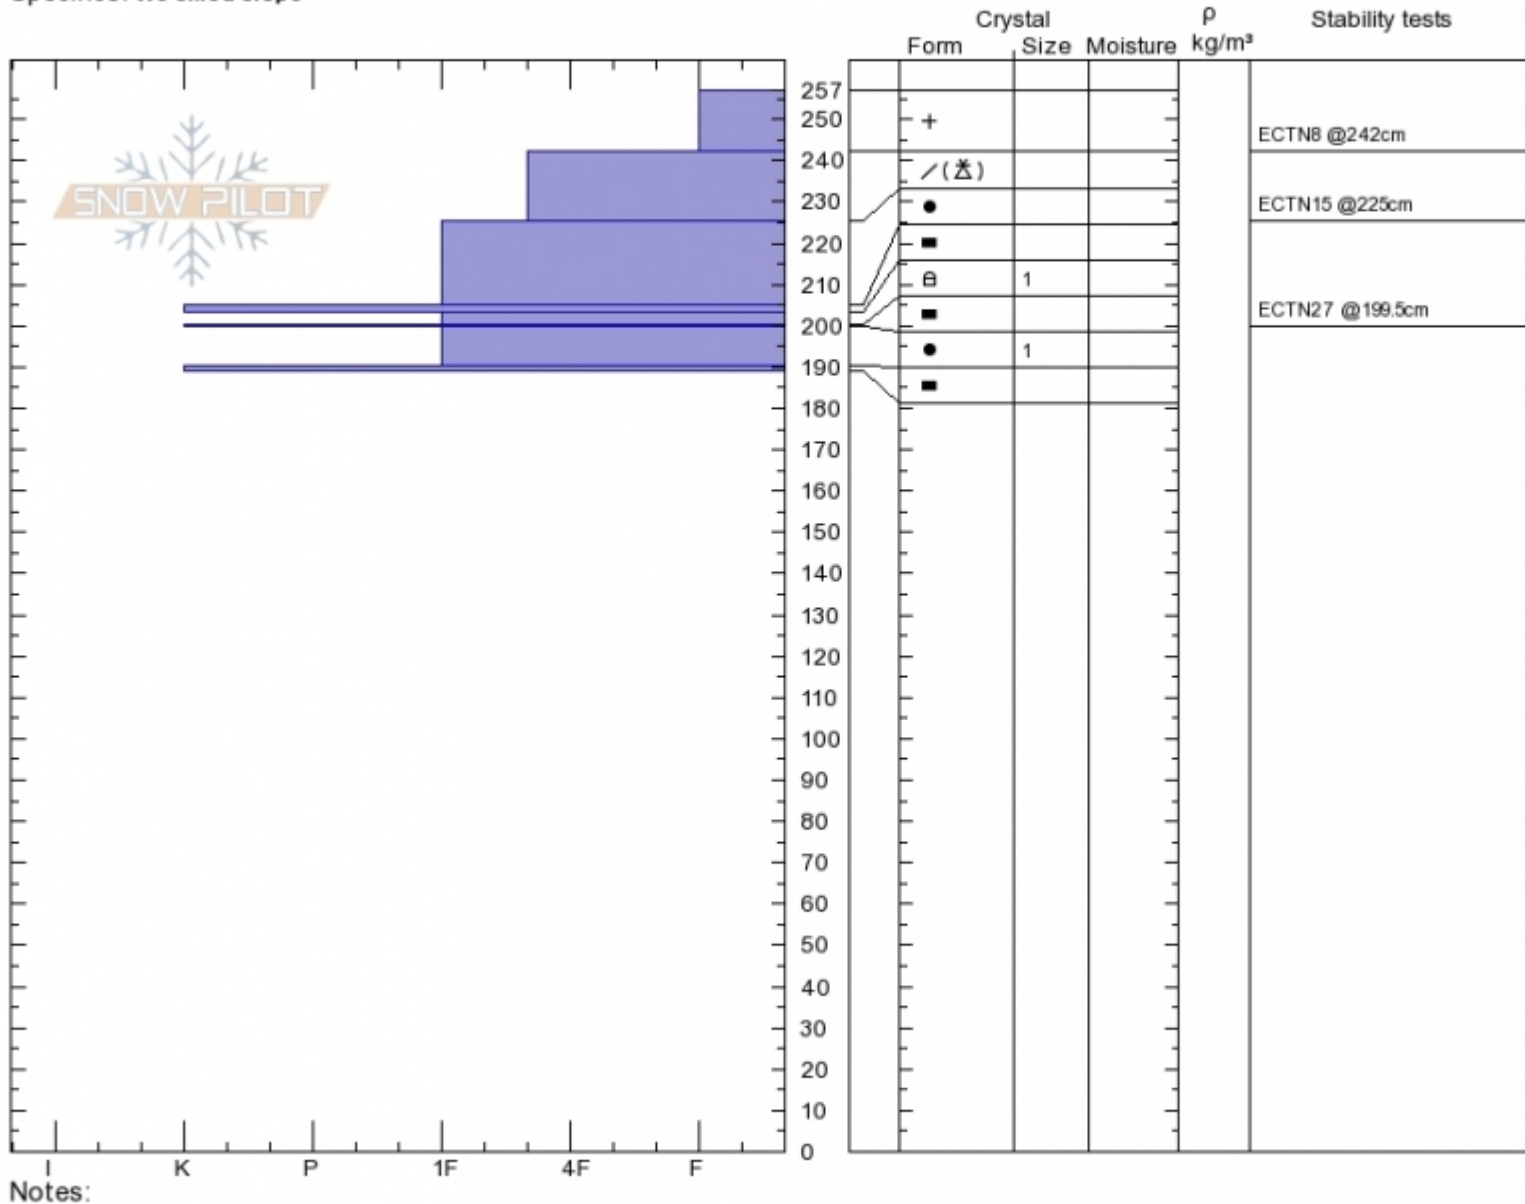

Palisades Butte  
 Gallatin Range-N  
 MT  
 Elevation: 9650 ft  
 Aspect: 160°  
 Specifics: We skied slope

Doug Chabot-Admin  
 Thu Mar 29 11:45 2018  
 Co-ord: 45.41848N, -110.97893W  
 Slope Angle: 32°  
 Wind Loading: yes

Stability: **Very Good**  
 Air Temperature: -7°C  
 Sky Cover: **CLR**  
 Precipitation: **NO**  
 Wind: **W Moderate**

HS257  
 Stability Test Notes

Layer No

Advisory Region  
 Northern Gallatin  
 Northern Gallatin, 2018-04-01