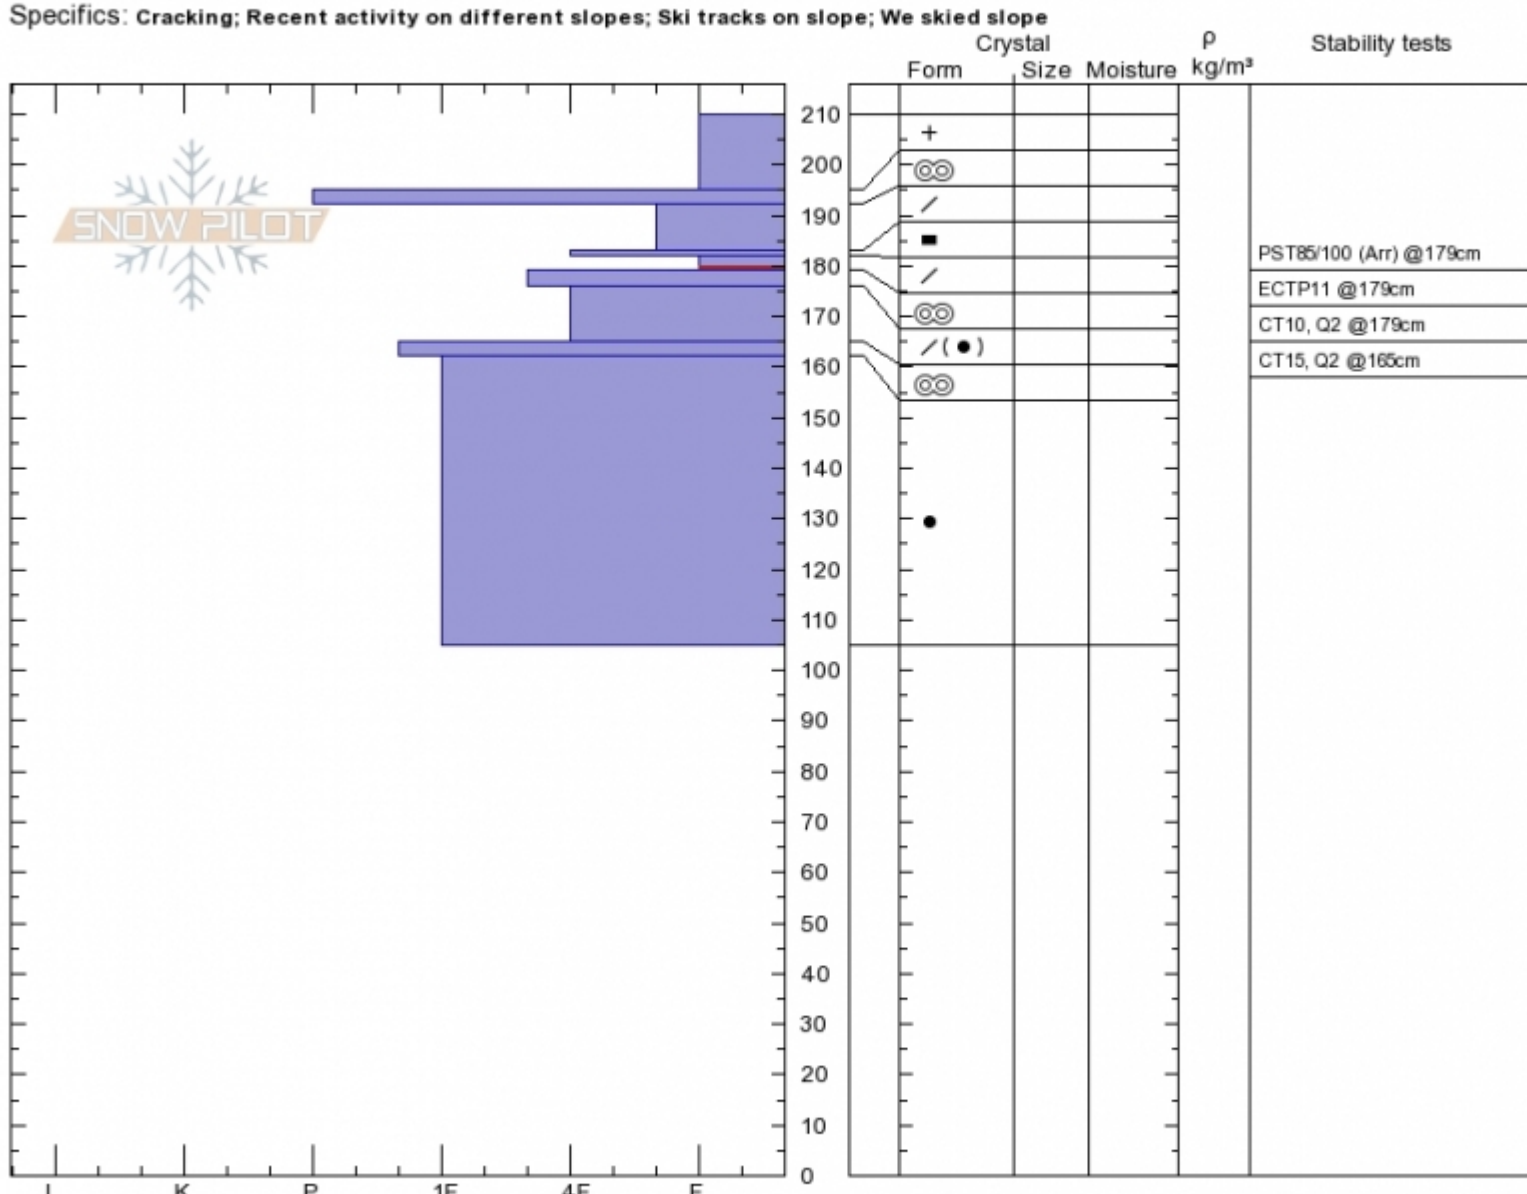

Middle Basin/Beehive
Madison Range-N
MT
 Elevation: **8820 ft**
 Aspect: **90°**
 Specifics: **Cracking; Recent activity on different slopes; Ski tracks on slope; We skied slope**

Alex Marienthal
Sat Mar 24 00:25 2018
 Co-ord: **45.32384N, -111.37836W**
 Slope Angle: **25°**
 Wind Loading: **no**

Stability: **Fair**
 Air Temperature:
 Sky Cover: **BKN**
 Precipitation: **NO**
 Wind: **SW Moderate**

HS210
Stability Test Notes

Layer No
179-182: F

Notes: 6in. new snow this morning. Stopped snowing 30-45 minutes before pit. Wind increasing to strong.