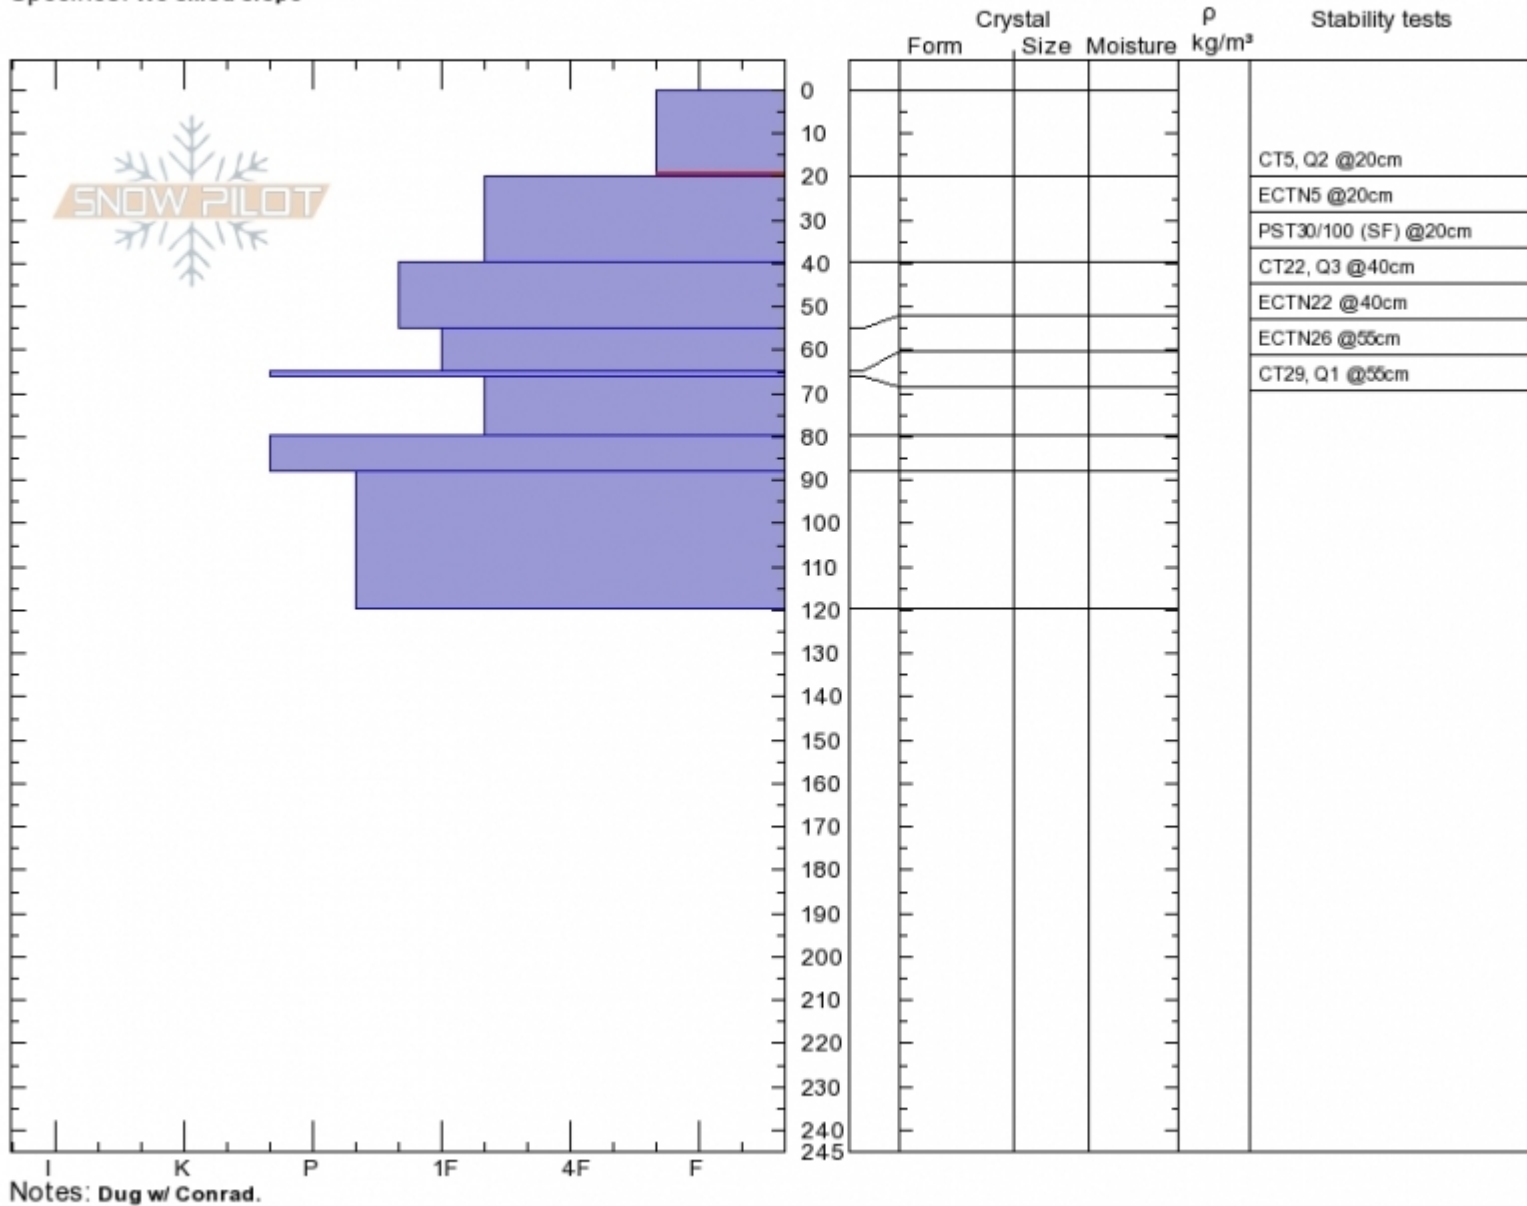

McAtee Basin
Madison Range-N
MT
 Elevation: **9754 ft**
 Aspect: **10°**
 Specifics: **We skied slope**

Doug Chabot-Admin
Tue Mar 6 11:00 2018
 Co-ord: **45.18464N, -111.44088W**
 Slope Angle: **30°**
 Wind Loading: **previous**

Stability: **Good**
 Air Temperature: **-11°C**
 Sky Cover: **CLR**
 Precipitation: **NO**
 Wind: **Calm**

HS245
Stability Test Notes

Layer No
20-0: Prob

Advisory Region
 Northern Madison
 Northern Madison, 2018-03-07