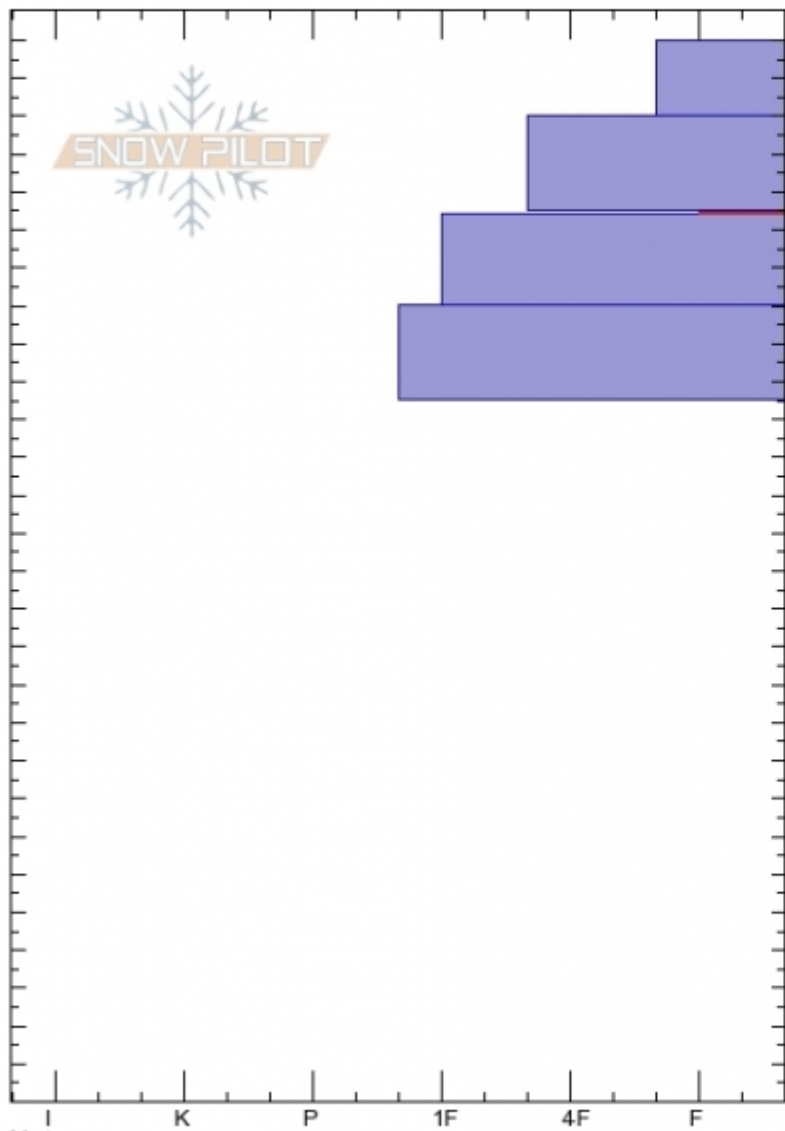

Mt Abundance SE
Cooke City
MT
 Elevation: **10500 ft**
 Aspect: **170°**
 Specifics:

Eric Knoff
Tue Feb 20 13:00 2018
 Co-ord: **45.06768N, -110.01230W**
 Slope Angle: **25°**
 Wind Loading: **no**

Stability: **Fair**
 Air Temperature: **-20°C**
 Sky Cover: **OVC**
 Precipitation: **S-1**
 Wind: **SW Moderate**

HS280
Stability Test Notes

Layer No
234-235: F

Notes:

Height (ft)	Crystal		ρ kg/m³	Stability tests
	Form	Size		
280				
270				
260				
250	/			
245	□	0.5-1		ECTP15 @235cm
240				CT11, Q1 @235cm
230	•			
220				
210				
200	•			
190				
180				
170				
160				
150				
140				
130				
120				
110				
100				
90				
80				
70				
60				
50				
40				
30				
20				
10				
0				