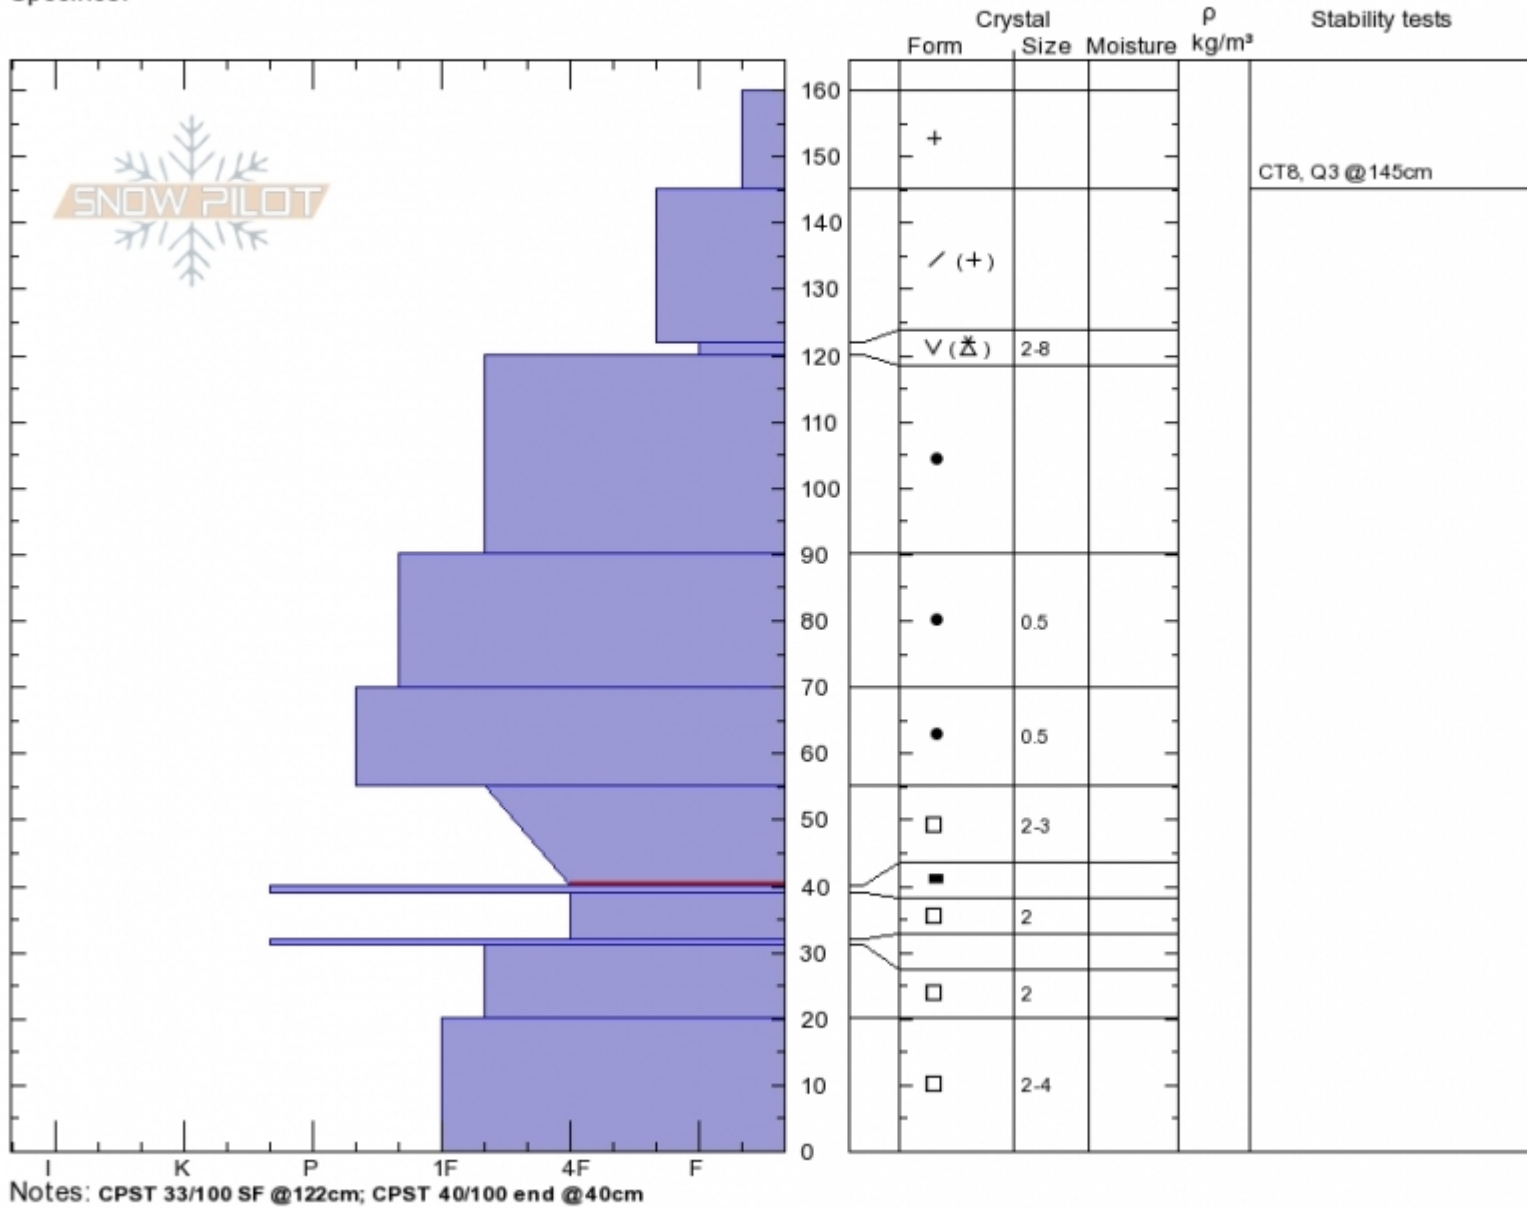

**Ski Hill**  
**Lionhead Range**  
**MT**  
 Elevation: **8130 ft**  
 Aspect: **70°**  
 Specifics:

**Doug Chabot-Admin**  
**Tue Jan 23 12:30 2018**  
 Co-ord: **44.70228N, -111.29568W**  
 Slope Angle: **24°**  
 Wind Loading: **previous**

Stability: **Good**  
 Air Temperature: **-7°C**  
 Sky Cover: **BKN**  
 Precipitation: **NO**  
 Wind: **SW Light Breeze**

**HS160**  
 Stability Test Notes

Layer No  
 120-122: s  
 40-55: Pr

Advisory Region  
 Lionhead Range