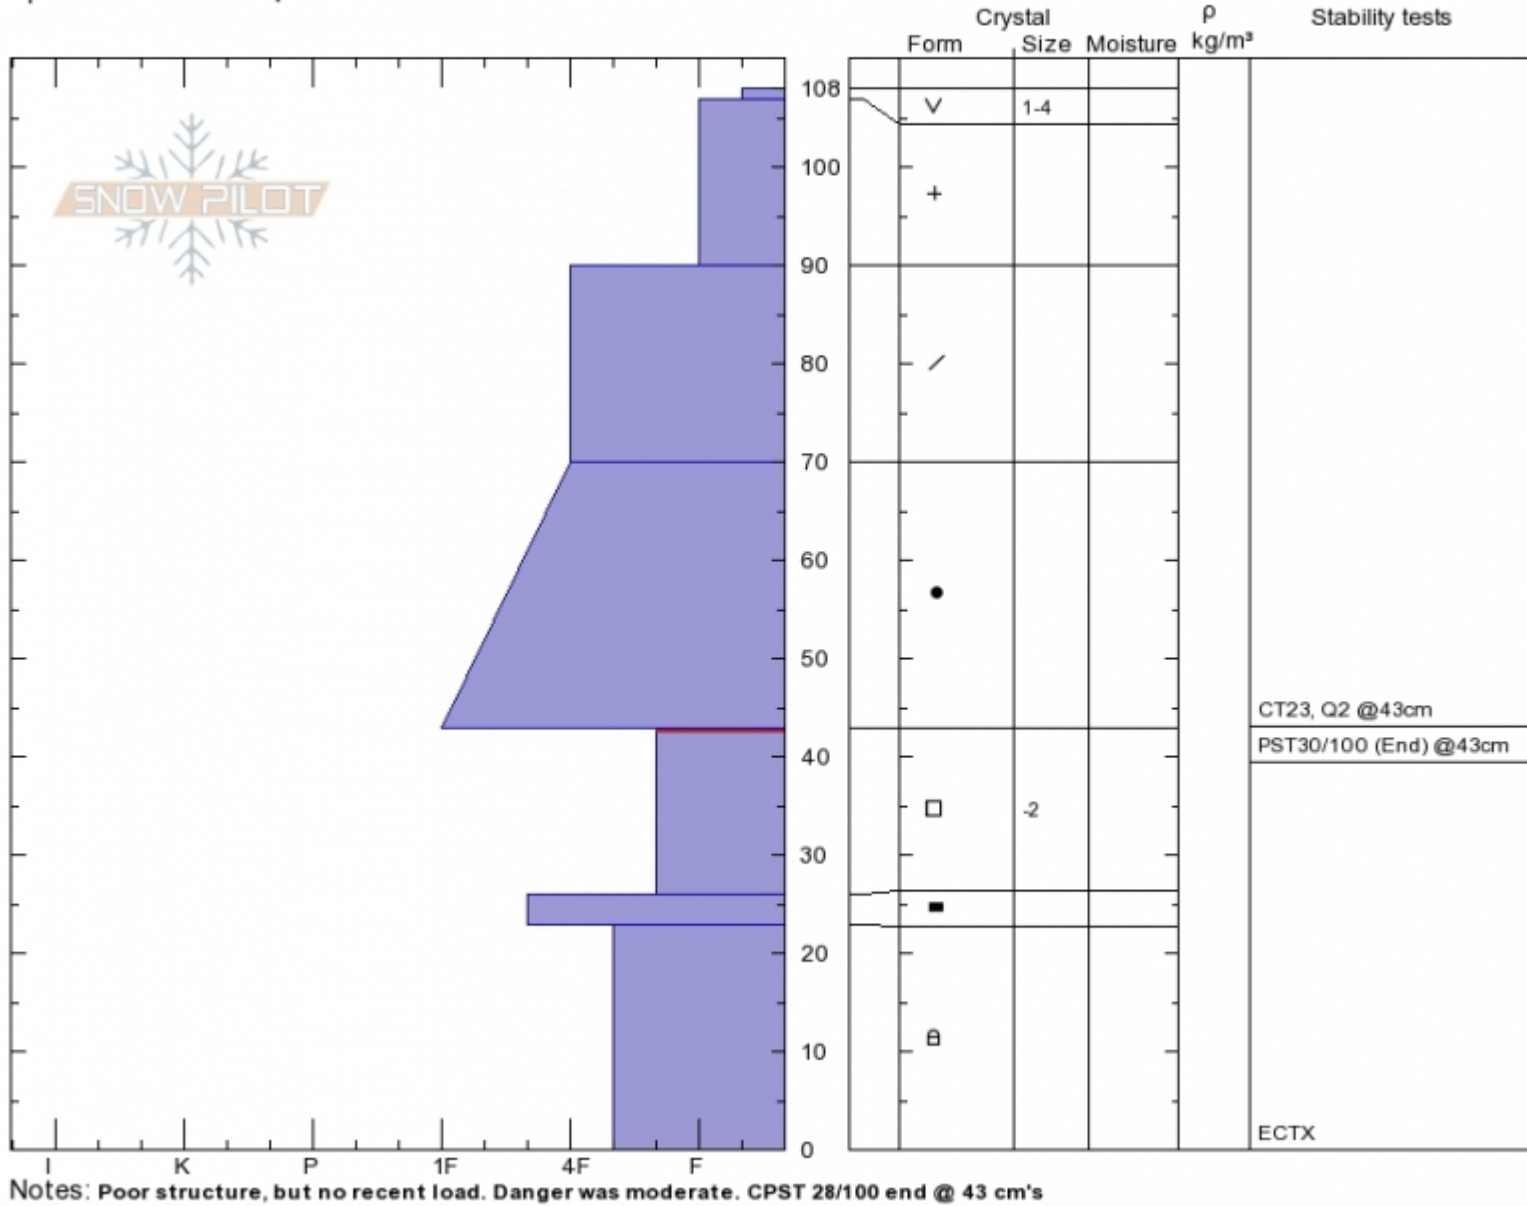

**Dudley Creek**  
**Madison Range-N**  
**MT**  
 Elevation: **8180 ft**  
 Aspect: **70°**  
 Specifics: **We skied slope**

**Eric Knoff**  
**Wed Jan 17 11:00 2018**  
 Co-ord: **45.28995N, -111.29082W**  
 Slope Angle: **26°**  
 Wind Loading:

Stability:  
 Air Temperature:  
 Sky Cover:  
 Precipitation: **NO**  
 Wind:

**HS108**  
 Stability Test Notes

Layer No  
**26-43: Pro**

Advisory Region  
 Northern Madison

**Forecast link:** [GNFAC Avalanche Advisory for Fri Jan 19, 2018](#)  
 Northern Madison, 2018-01-18