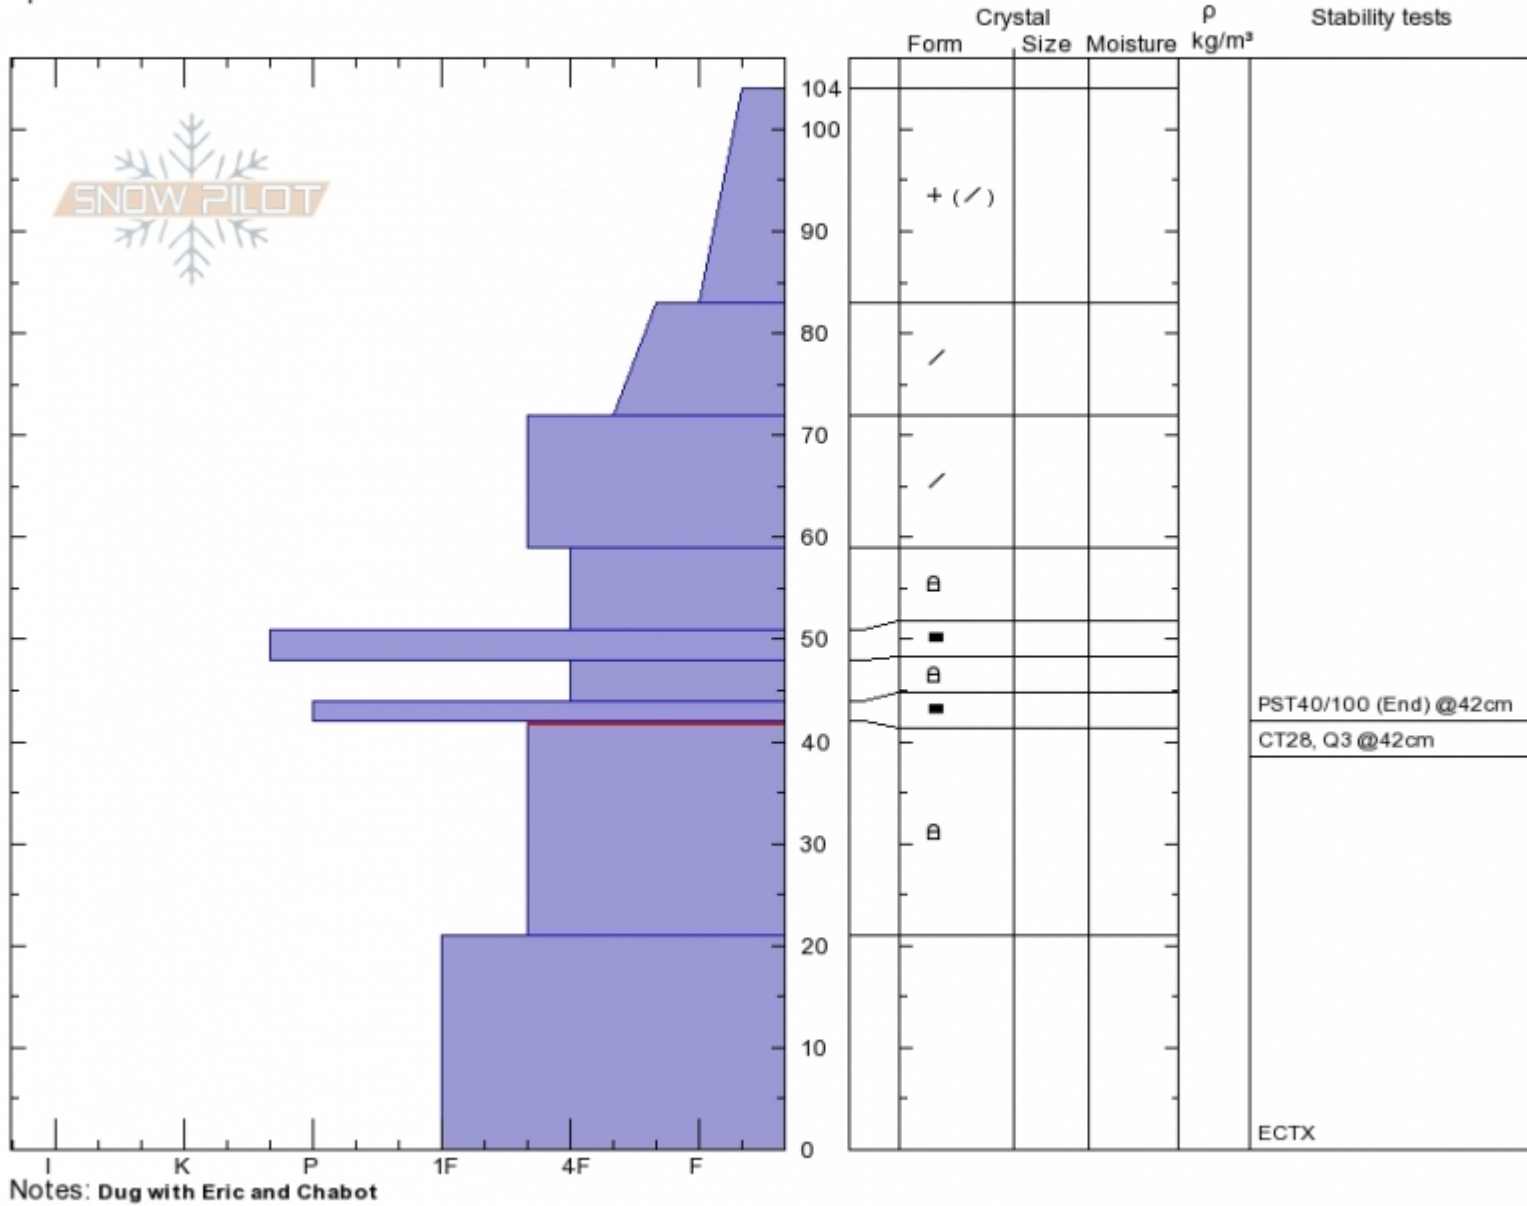

Mt. Ellis Shoulder
Gallatin Range-N
MT
 Elevation: **7850 ft**
 Aspect: **50°**
 Specifics:

Gabrielle Antonioli
Tue Dec 19 10:20 2017
 Co-ord: **45.57388N, -110.94715W**
 Slope Angle: **32°**
 Wind Loading: **no**

Stability: **Good**
 Air Temperature: **-1°C**
 Sky Cover: **OVC**
 Precipitation: **NO**
 Wind: **Calm**

HS104
 Stability Test Notes
 42: CPST 40/100(End)@ 48

Layer No
 21-42: Pro

Advisory Region
 Northern Gallatin

Forecast link: [GNFAC Avalanche Advisory for Wed Dec 20, 2017](#)
 Northern Gallatin, 2017-12-20