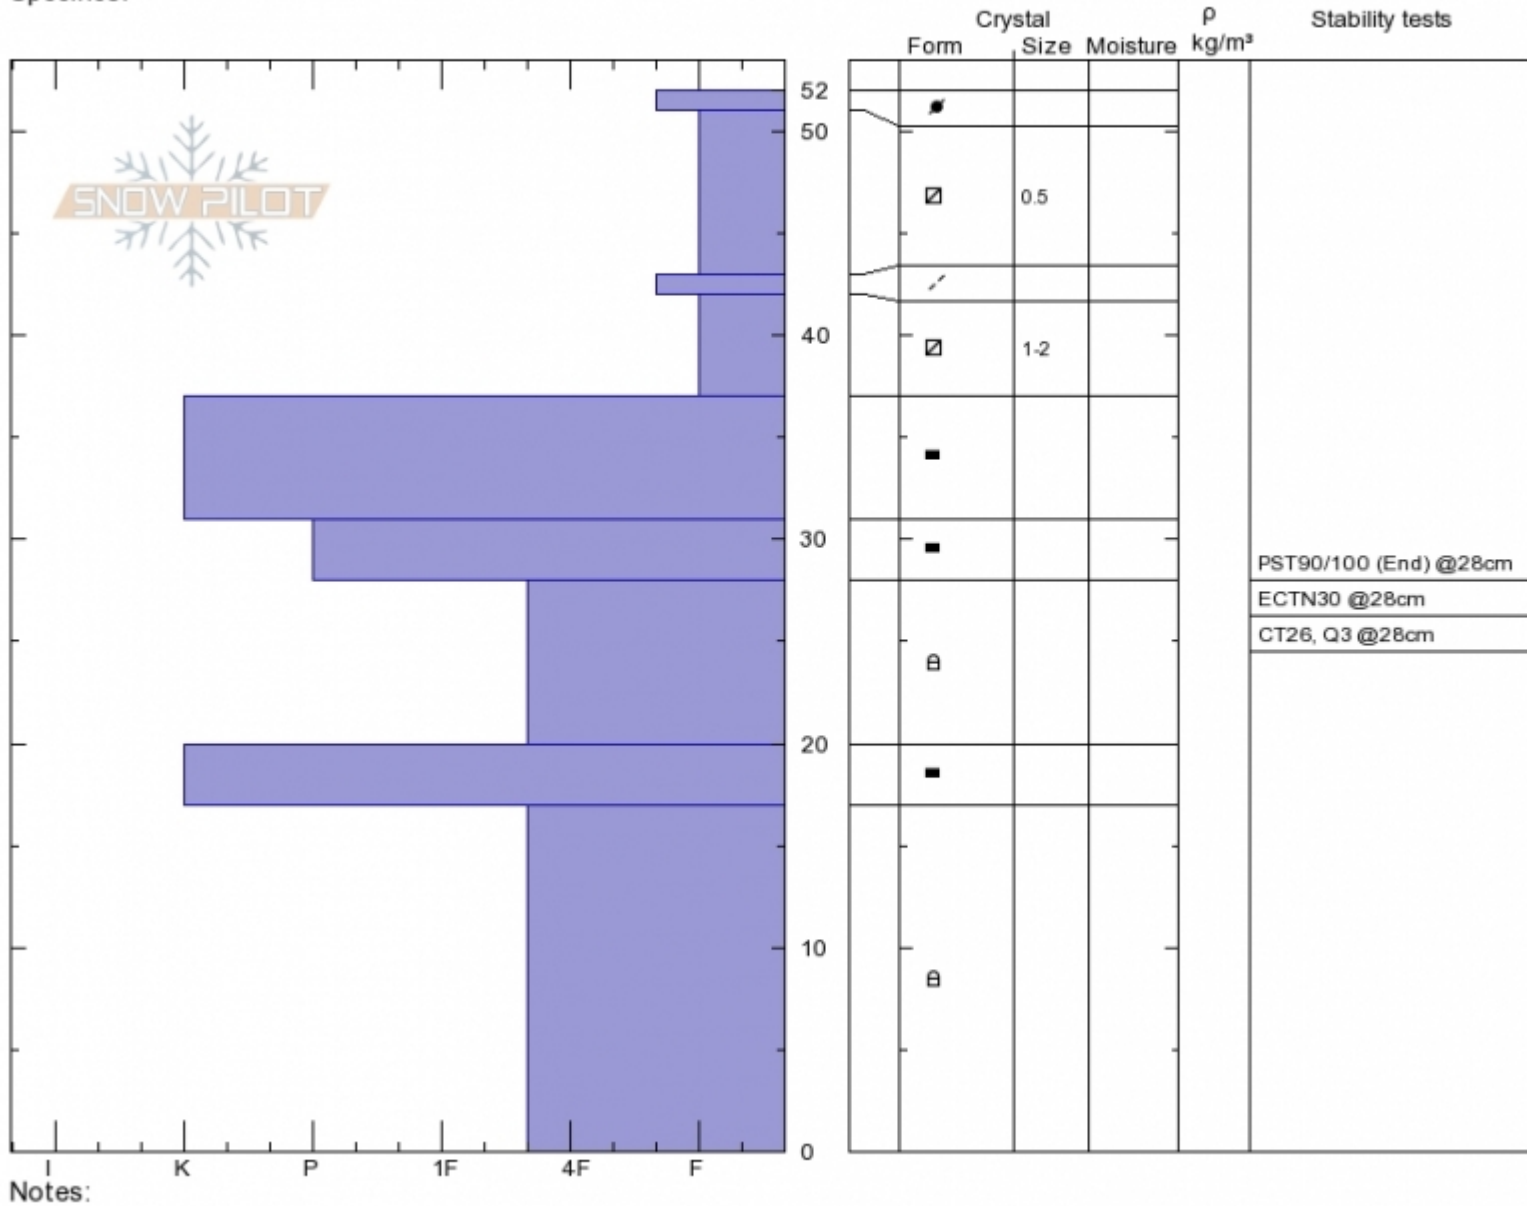

**Ski Hill**  
**Lionhead Range**  
**MT**  
 Elevation: **8500 ft**  
 Aspect: **50°**  
 Specifics:

**Eric Knoff**  
**Fri Dec 15 11:00 2017**  
 Co-ord:  
 Slope Angle: **15°**  
 Wind Loading: **no**

Stability: **Good**  
 Air Temperature: **-5°C**  
 Sky Cover: **OVC**  
 Precipitation: **NO**  
 Wind: **W Moderate**

**HS52**  
**Stability Test Notes**

Layer No  
**37-42: Pr**

Advisory Region  
 Lionhead Range  
 Longitude  
 -111.29W  
 Latitude  
 44.70N

**Forecast link:** [GNFAC Avalanche Forecast for Tue Dec 19, 2017](#)  
 Lionhead Range, 2017-12-16