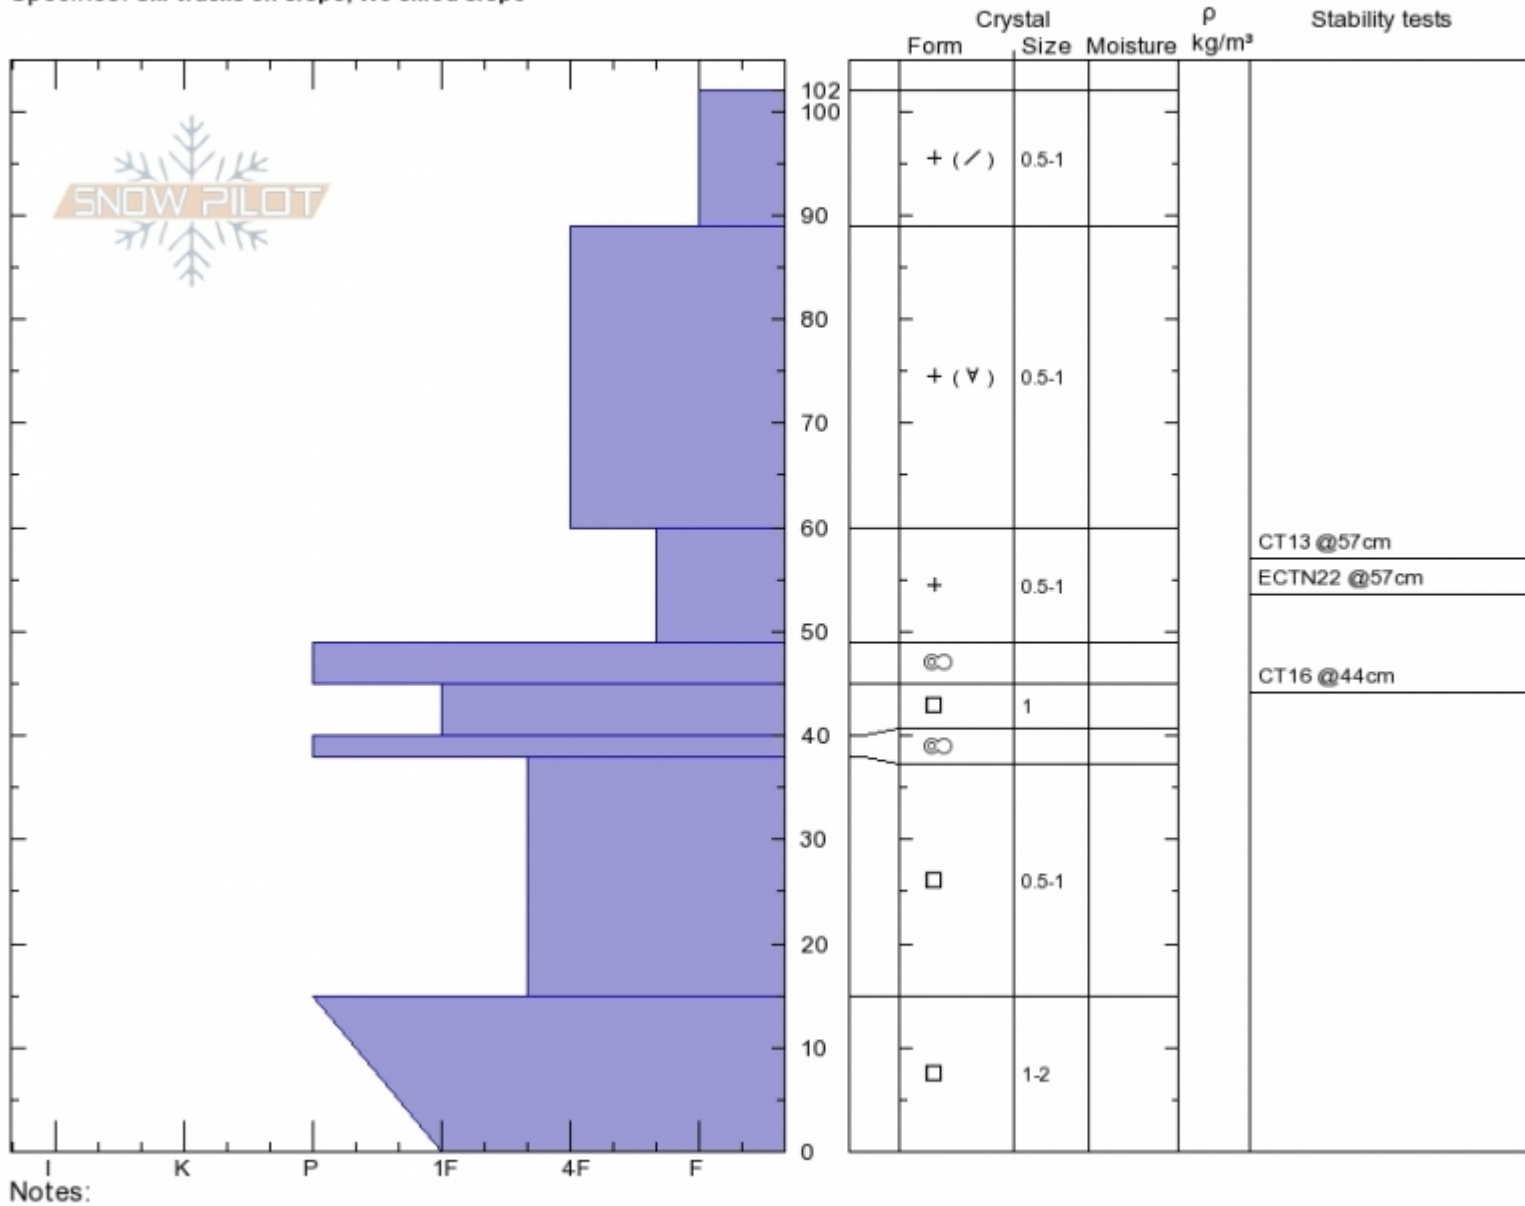

BB Apron
Bridger Range
MT
 Elevation: **7800 ft**
 Aspect: **38°**
 Specifics: **Ski tracks on slope; We skied slope**

Chris Bilbrey
Thu Nov 2 11:20 2017
 Co-ord: **45.82457N, -110.92605W**
 Slope Angle: **34°**
 Wind Loading: **no**

Stability: **Very Good**
 Air Temperature: **-5°C**
 Sky Cover: **OVC**
 Precipitation: **NO**
 Wind: **SW Calm**

HS102
Stability Test Notes
57: Fx Char = SC
44: Fx Char = B

Layer No

Advisory Region
 Bridger Range