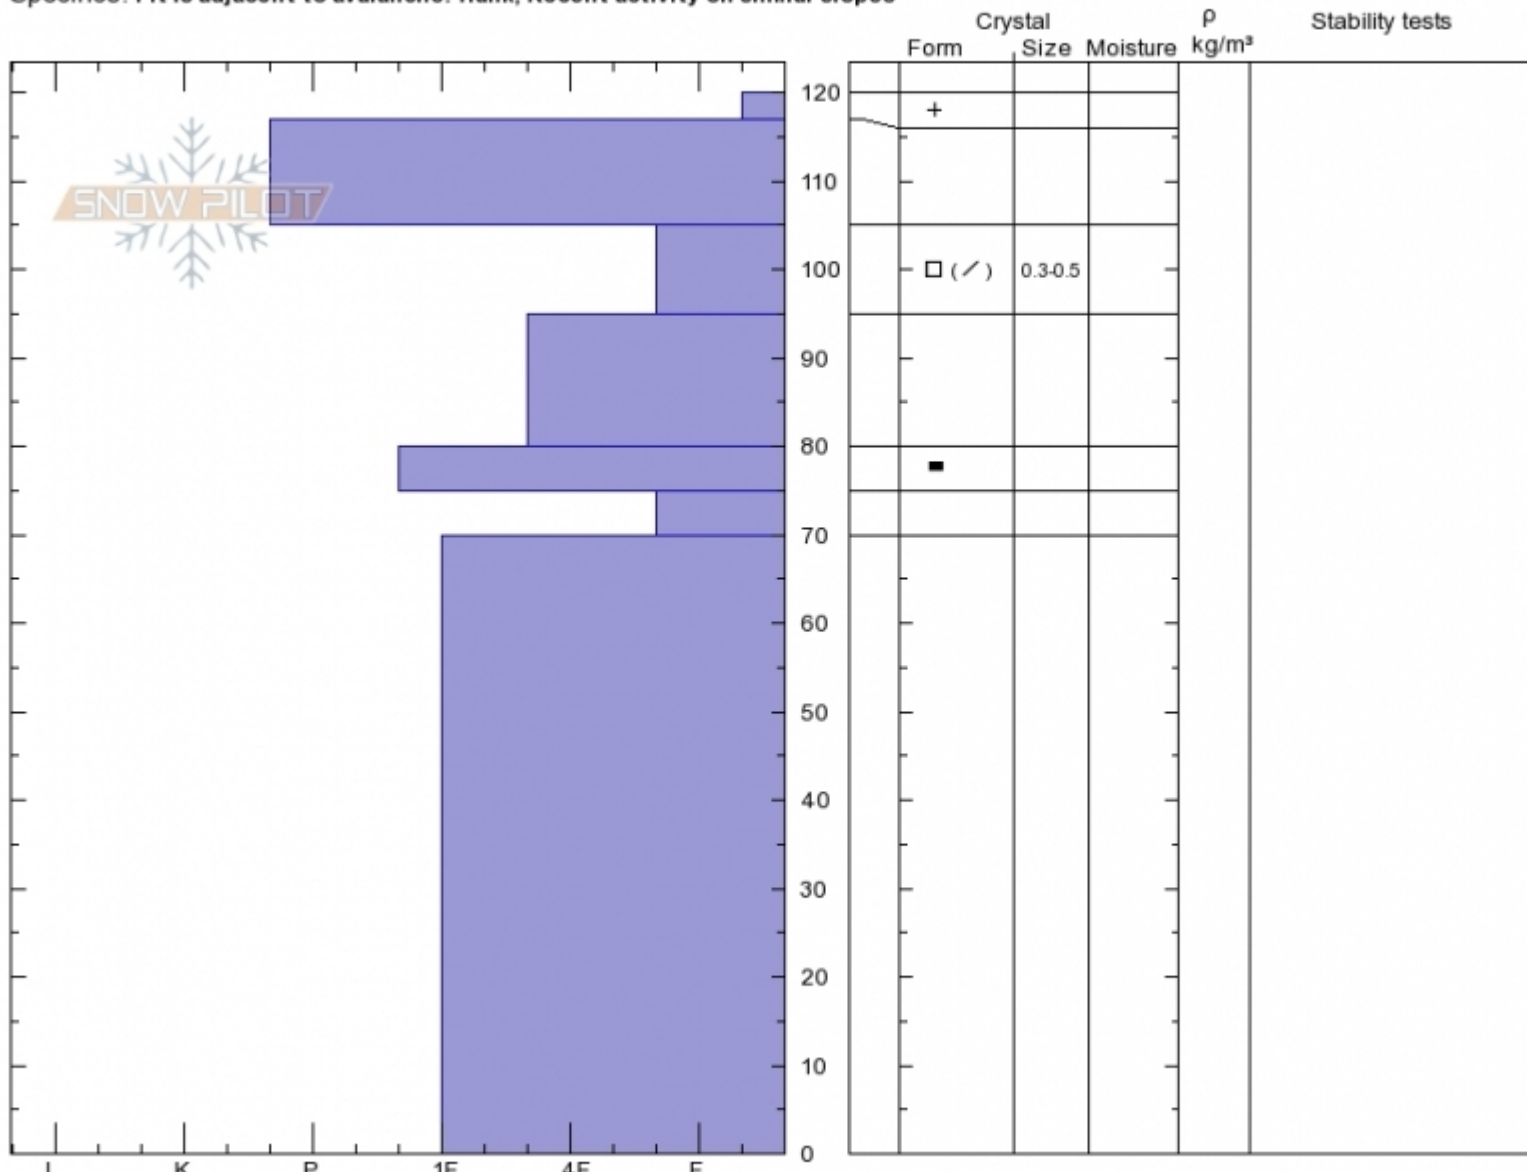

Imp Peak Avalanche
Madison Range-S
MT
 Elevation: **9880 ft**
 Aspect: **30°**
 Specifics: **Pit is adjacent to avalanche: flank; Recent activity on similar slopes**

Alex Marienthal
Mon Oct 9 11:45 2017
 Co-ord: **44.99686N, -111.45666W**
 Slope Angle: **27°**
 Wind Loading: **previous**

Stability:
 Air Temperature:
 Sky Cover: **CLR**
 Precipitation: **NO**
 Wind:

HS120

Layer No
 95-105: P
 0-70: (avg)

Notes: Profile 10m to gunner's right flank of avalanche. ASu-HS-R2.5-D2-O. Crown was estimated 1-3 feet thick based on size of chunks by wind and snow since avalanche.